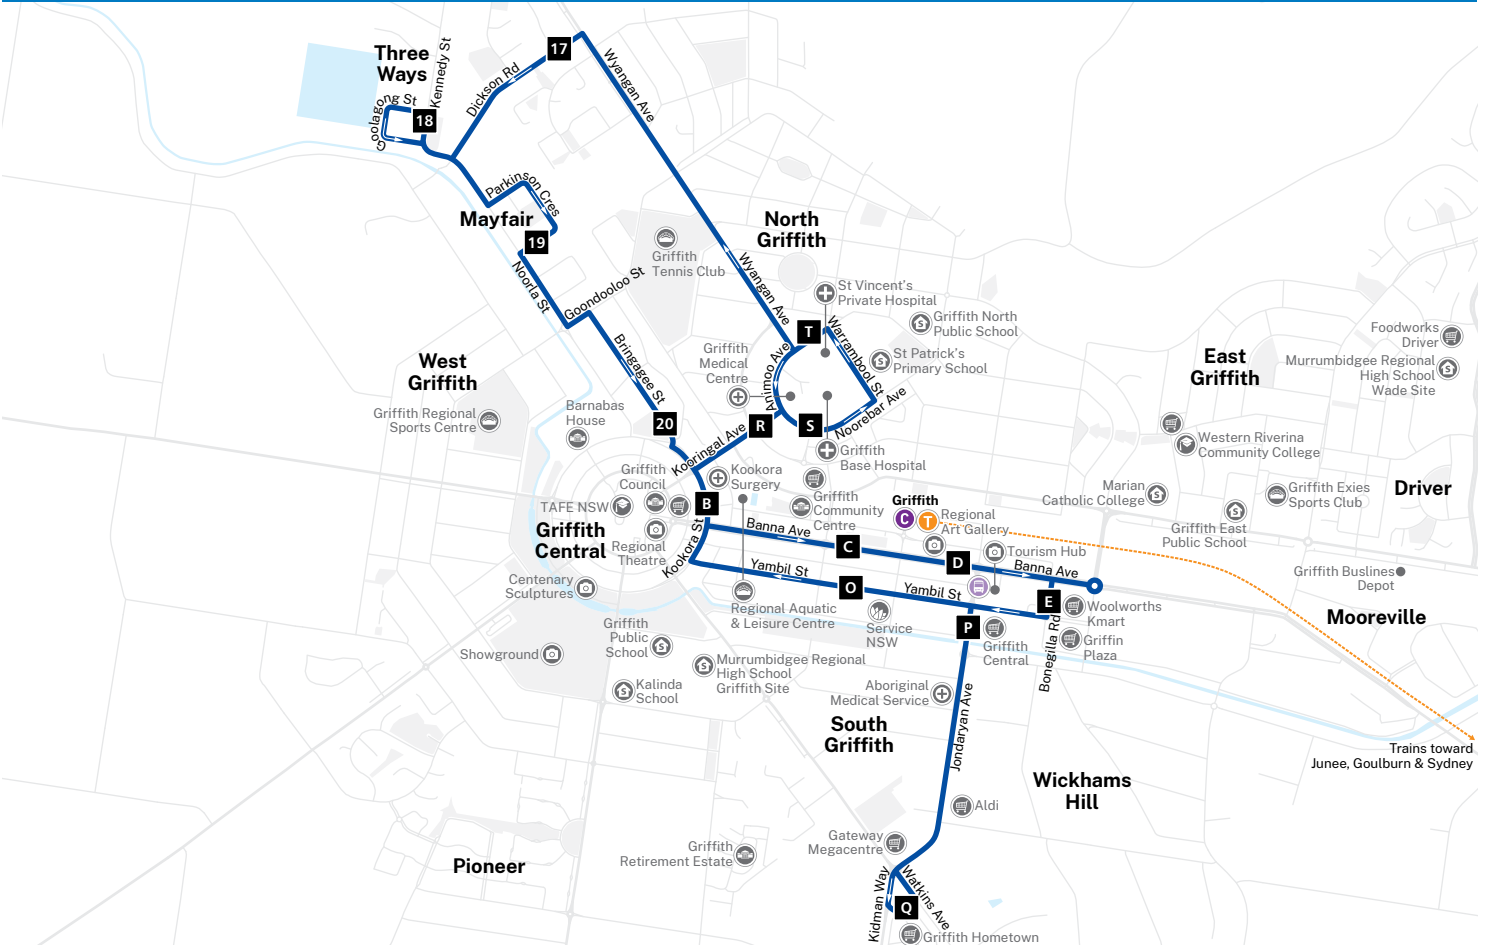

Bus route map

- Bus route
- Timing point
- Train line & station
- Coach stop (NSW TrainLink)
- Coach stop (V/Line)
- Hospital
- Medical centre
- School
- Tertiary education
- Shopping
- Sport facility
- Tourist attraction
- Service NSW
- Community facility

Base map © OpenStreetMap contributors