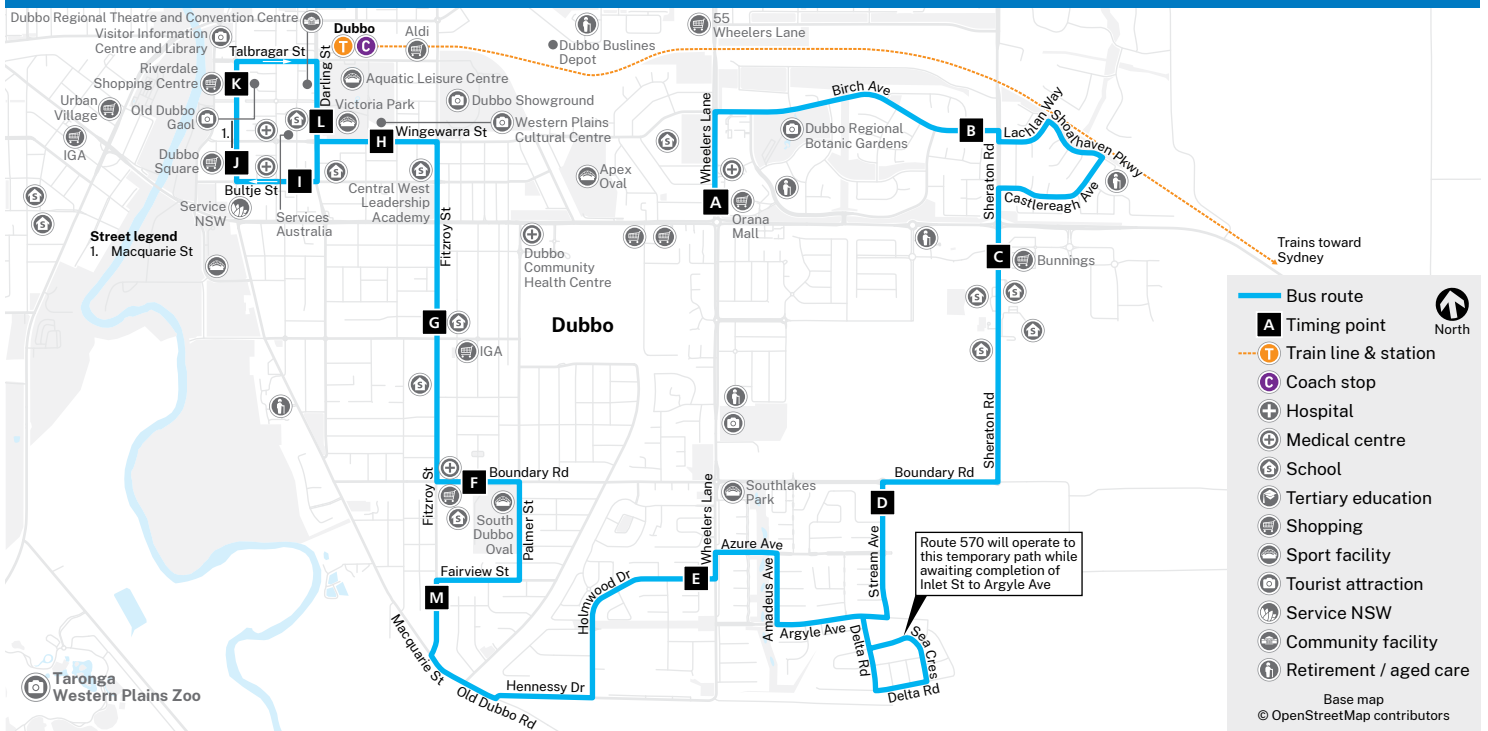

Explanations

- **D** On school days only, bus operates via St John's College, St John's Primary School and Dubbo Christian School. No bus stops missed
- **S** School days only
- **H** School holidays only

Bus route map

For more information visit
www.buslinesgroup.com.au/dubbo
or call (02) 6882 2900

Disclaimer: Information in this timetable is based on the latest details at the time of printing, and is subject to change without notice.

Includes accessible services
Effective from 16 October 2023
Version 2.0