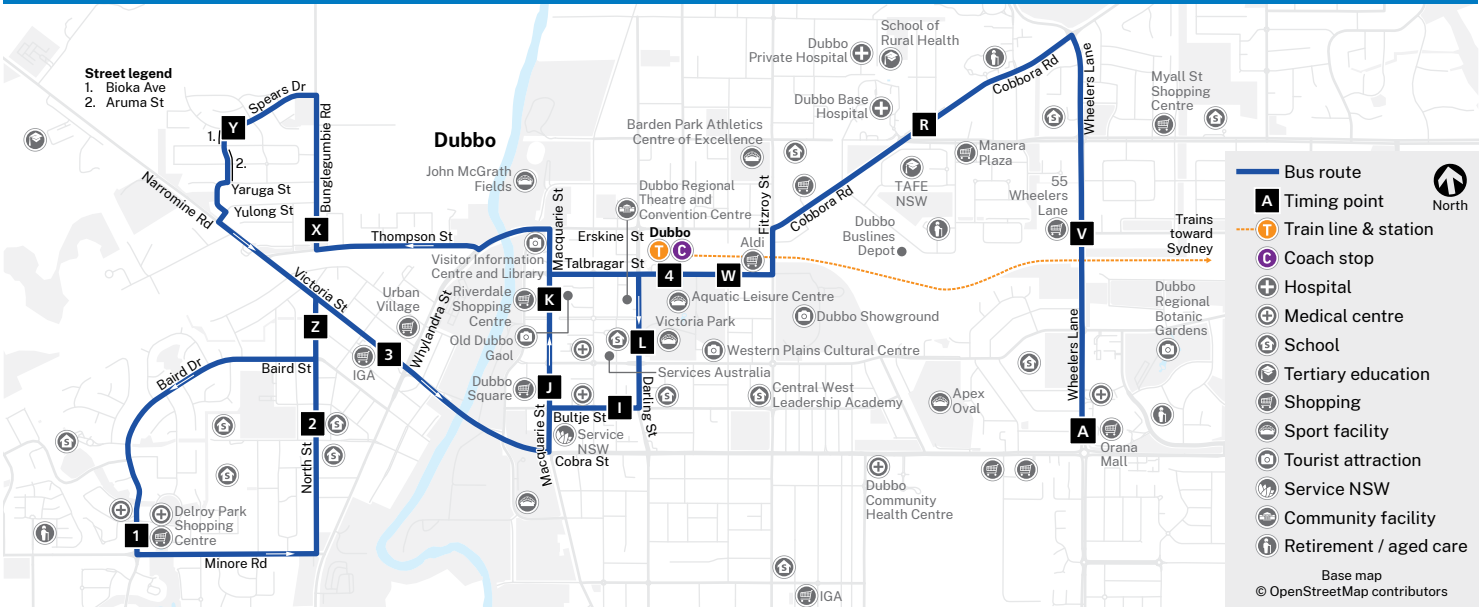

Bus route map

For more information visit www.buslinesgroup.com.au/dubbo or call (02) 6882 2900

Disclaimer: In this timetable is based on the latest details at the time of printing, and is subject to change without notice.

Includes accessible services Effective from 16 October 2023 Version 2.0