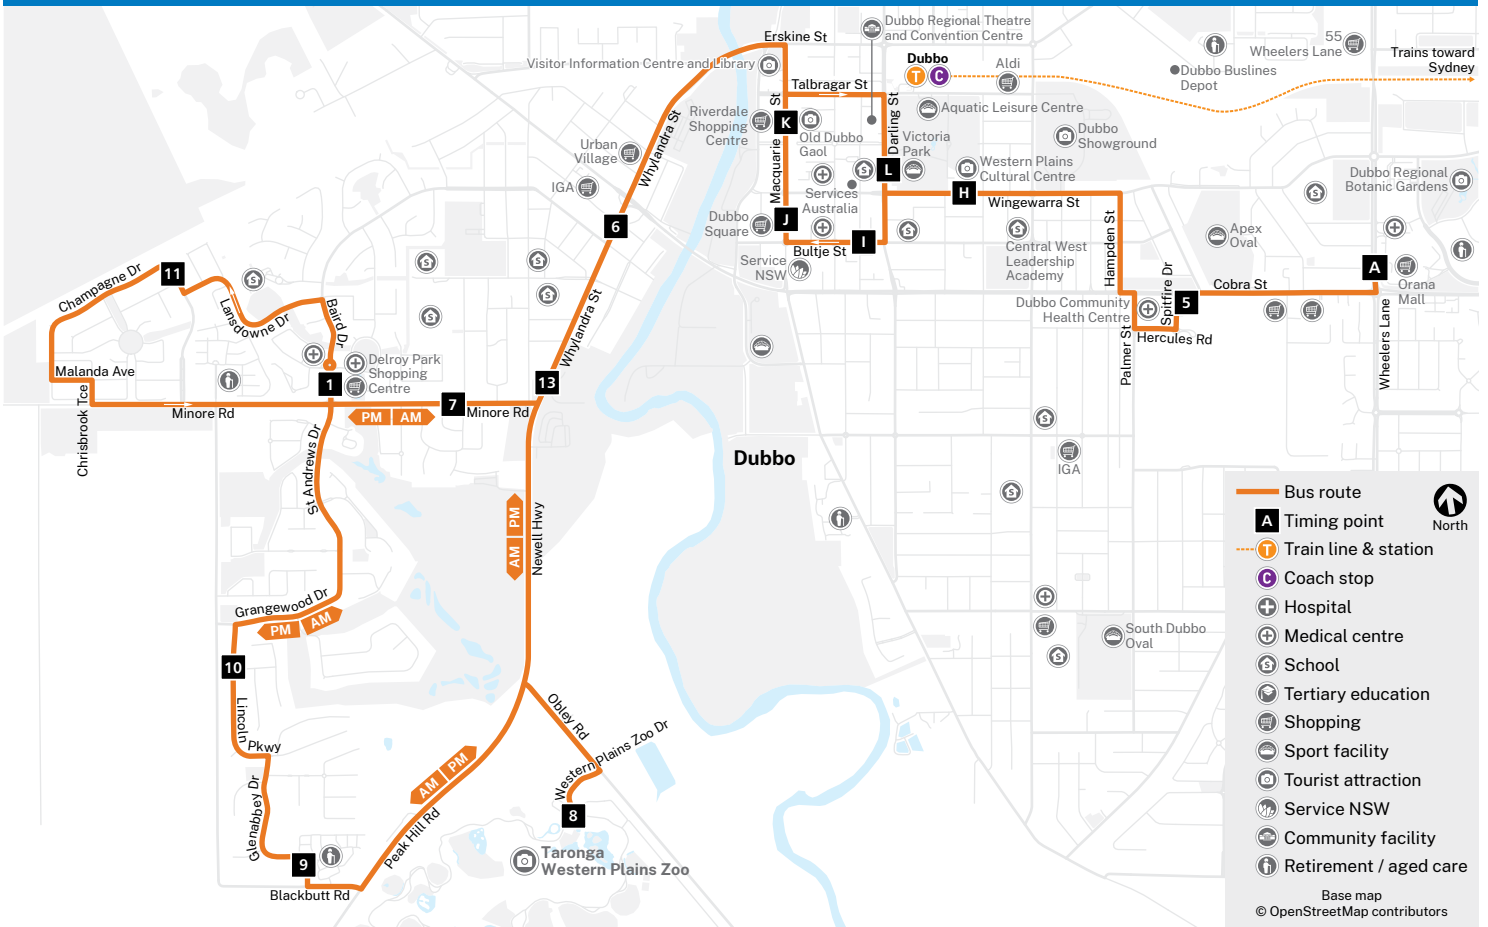

Bus route map

For more information visit www.buslinesgroup.com.au/dubbo or call (02) 6882 2900

Disclaimer: Information in this timetable is based on the latest details at the time of printing, and is subject to change without notice.

Includes accessible services
Effective from 16 October 2023
Version 2.0