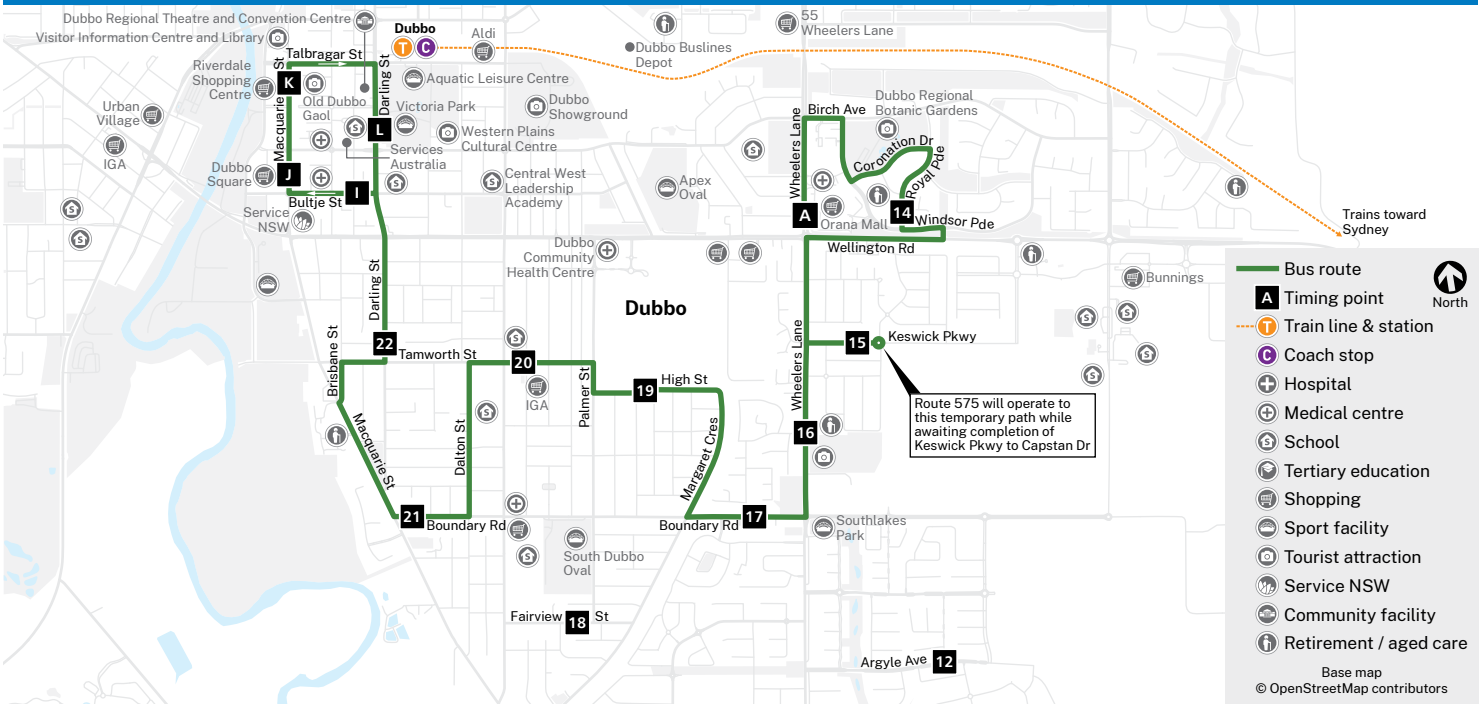

Explanations

- **M** On school days only, bus operates via Margaret, (R)Boundary, (L)Dalton, (L)Heather, (R)Fitzroy, (L)Fairview, (L)Margaret, (R)Boundary. No bus stops missed
- **N** On school days only, bus operates via Boundary, (R)Wheelers, (R)Homewood, (L)Crossroads, (L)Shindys, (L)Wheelers, (R)Argyle, (L)Stream, (L)Azure, (R)Wheelers - Boundary. No bus stops missed
- **H** School holidays only
- **S** School days only

Bus route map

For more information visit www.buslinesgroup.com.au/dubbo or call (02) 6882 2900

Disclaimer: Information in this timetable is based on the latest details at the time of printing, and is subject to change without notice.

Includes accessible services
Effective from 16 October 2023
Version 2.0