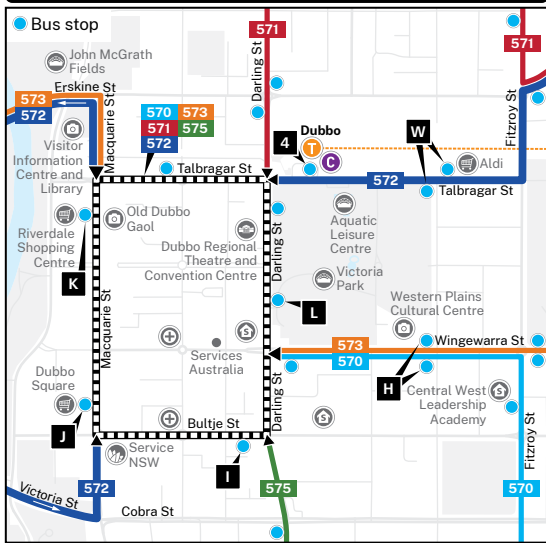

Dubbo CBD

Plan your trip at transportnsw.info

Legend

- Bus route
- 570 Route number
- Common bus route
- 30-minute weekday frequency
- Timing point
- Train line & station
- Coach stop
- Sport facility
- Hospital
- Medical centre
- School
- Tertiary education
- Shopping
- Service NSW
- Community facility
- Retirement / aged care
- Tourist attraction
- Service NSW
- Community facility
- Retirement / aged care