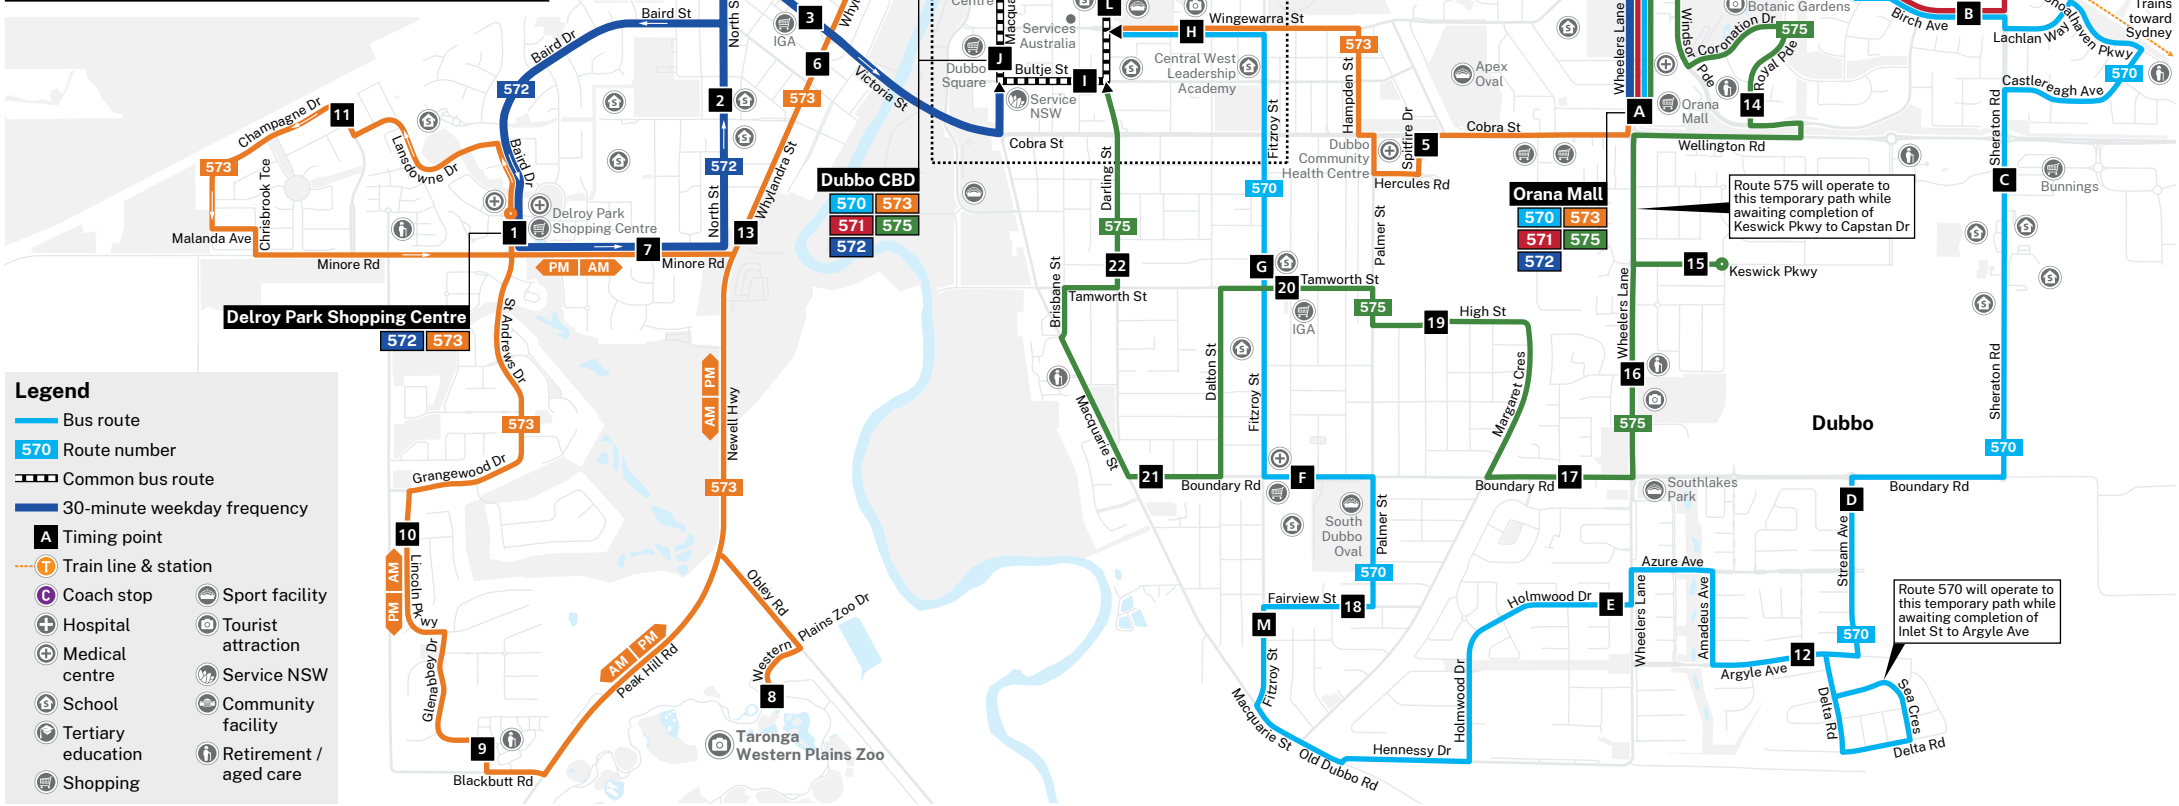

Dubbo CBD

Plan your trip at transportnsw.info

Legend

- Bus route
- 570 Route number
- Common bus route
- 30-minute weekday frequency
- Timing point
- Train line & station
- Coach stop
- Sport facility
- Hospital
- Medical centre
- School
- Tertiary education
- Shopping
- Service NSW
- Community facility
- Retirement / aged care
- Tourist attraction
- Service NSW
- Community facility
- Retirement / aged care