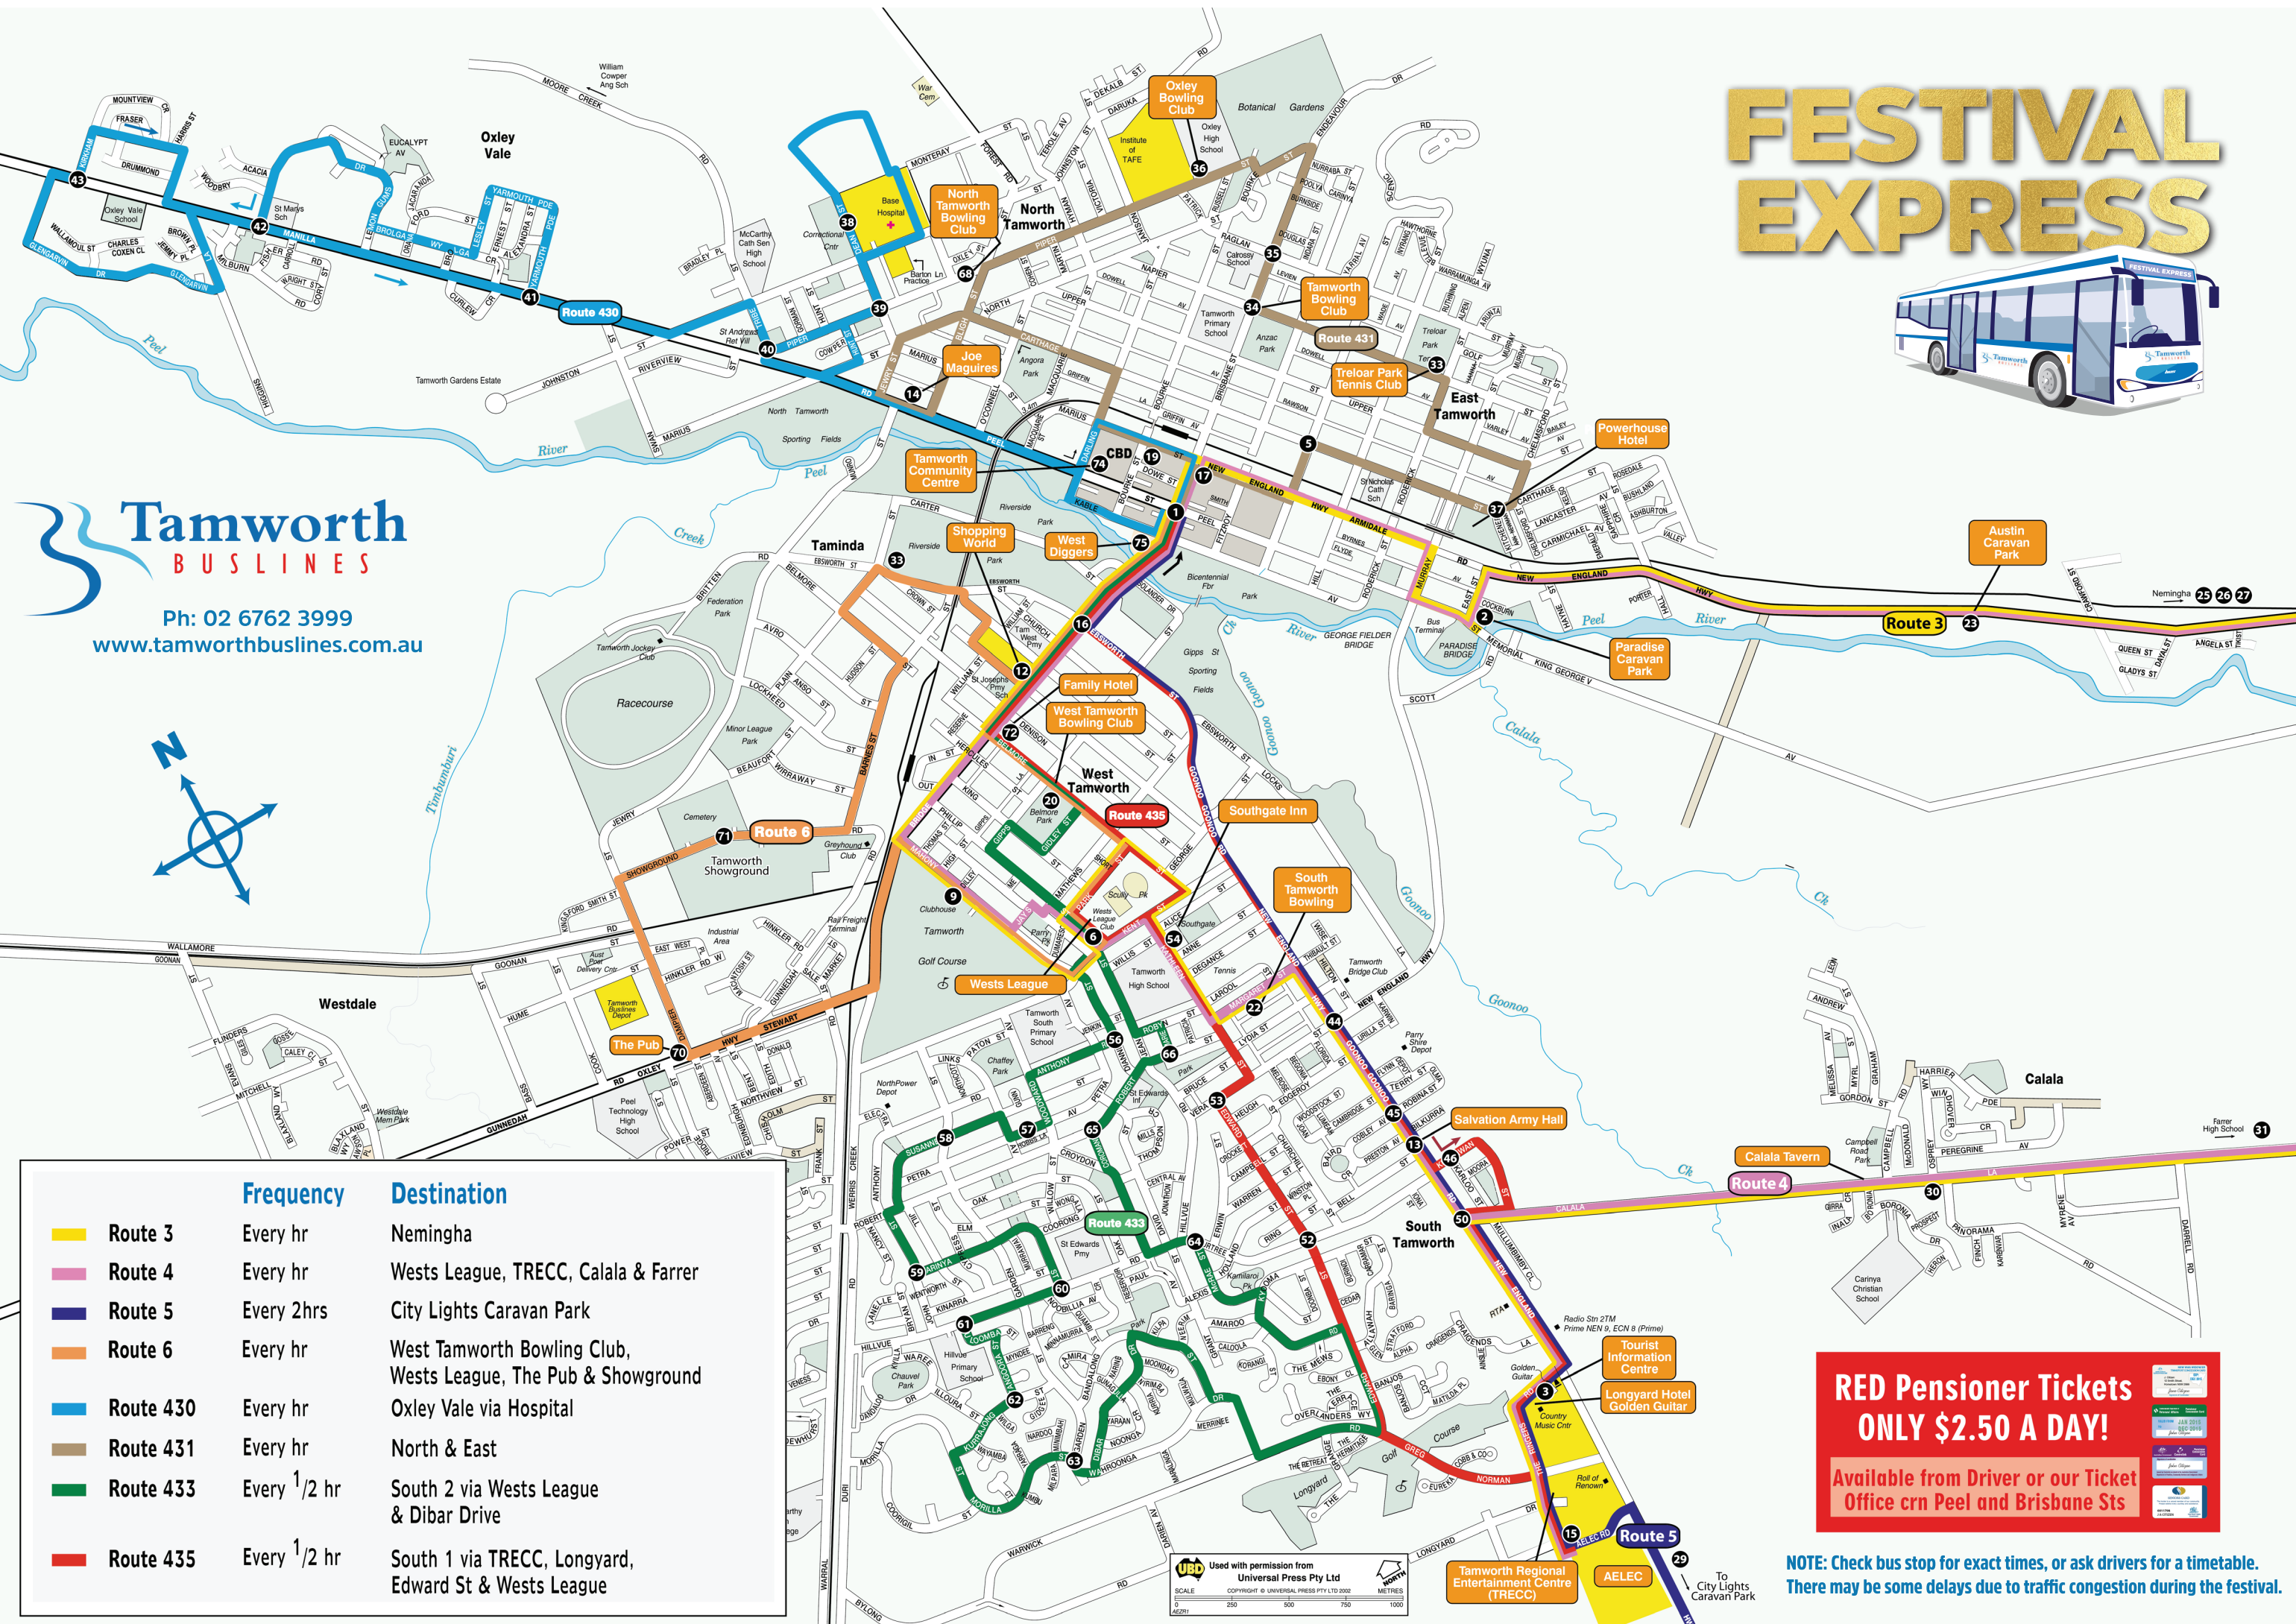

# FESTIVAL EXPRESS

**Tamworth BUSLINES**  
 Ph: 02 6762 3999  
 www.tamworthbuslines.com.au

Route	Frequency	Destination
Route 3	Every hr	Nemingha
Route 4	Every hr	Wests League, TRECC, Calala & Farrer
Route 5	Every 2hrs	City Lights Caravan Park
Route 6	Every hr	West Tamworth Bowling Club, Wests League, The Pub & Showground
Route 430	Every hr	Oxley Vale via Hospital
Route 431	Every hr	North & East
Route 433	Every 1/2 hr	South 2 via Wests League & Dibar Drive
Route 435	Every 1/2 hr	South 1 via TRECC, Longyard, Edward St & Wests League

**RED PENSIONER TICKETS**  
**ONLY \$2.50 A DAY!**  
 Available from Driver or our Ticket Office crn Peel and Brisbane Sts

**NOTE:** Check bus stop for exact times, or ask drivers for a timetable. There may be some delays due to traffic congestion during the festival.

Used with permission from Universal Press Pty Ltd  
 SCALE: 0 250 500 750 1000 METRES