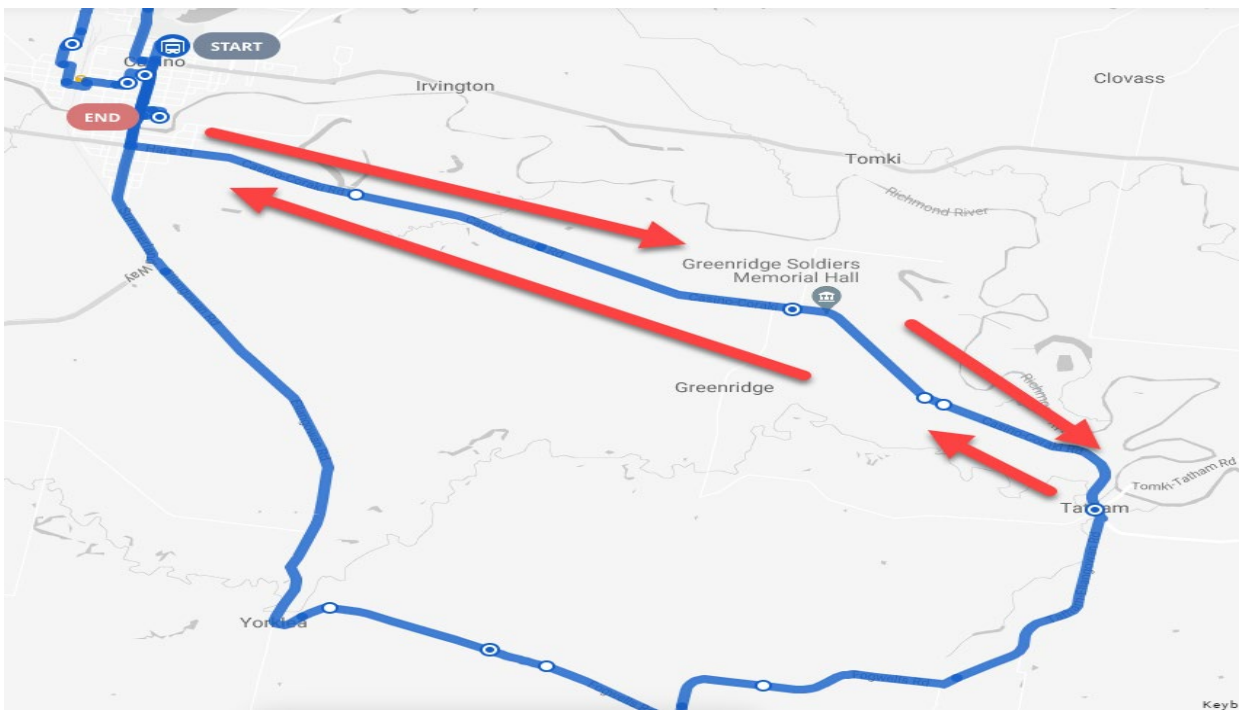

School Bus Service Changes due to Richmond Valley Council advice
Casino-Coraki Road at Tatham Bridges have implemented an immediate
5 Tonne Load Limit without School Bus Exemption permitted

Effective 13th March 2024

The following School Bus Services will be affected :

S342 (AM/PM42) -Tropical Fish Bus Service

PM School Bus Service will divert South along The Summerland Way (L) along Elangowan Rd (L) Fogwell Rd (L) Thatham-Ellangowan (R) back onto Casino Coraki for Coraki.

AM School Bus Service all students coming in from Coraki will still catch the Tropical Fish, but the bus will have to go via the diversion above in the reverse direction

S361 (AM/PM61) – Stegosaurus Bus Service

PM School Bus Service will take all kids including from PM42 Tropical Fish along Casino-Coraki Road to the Casino side of the twin bridges.

AM School Bus Service – All students on Casino Coraki Rd from the Tatham bridges will get on AM61 Stegosaurus from 8.10am.