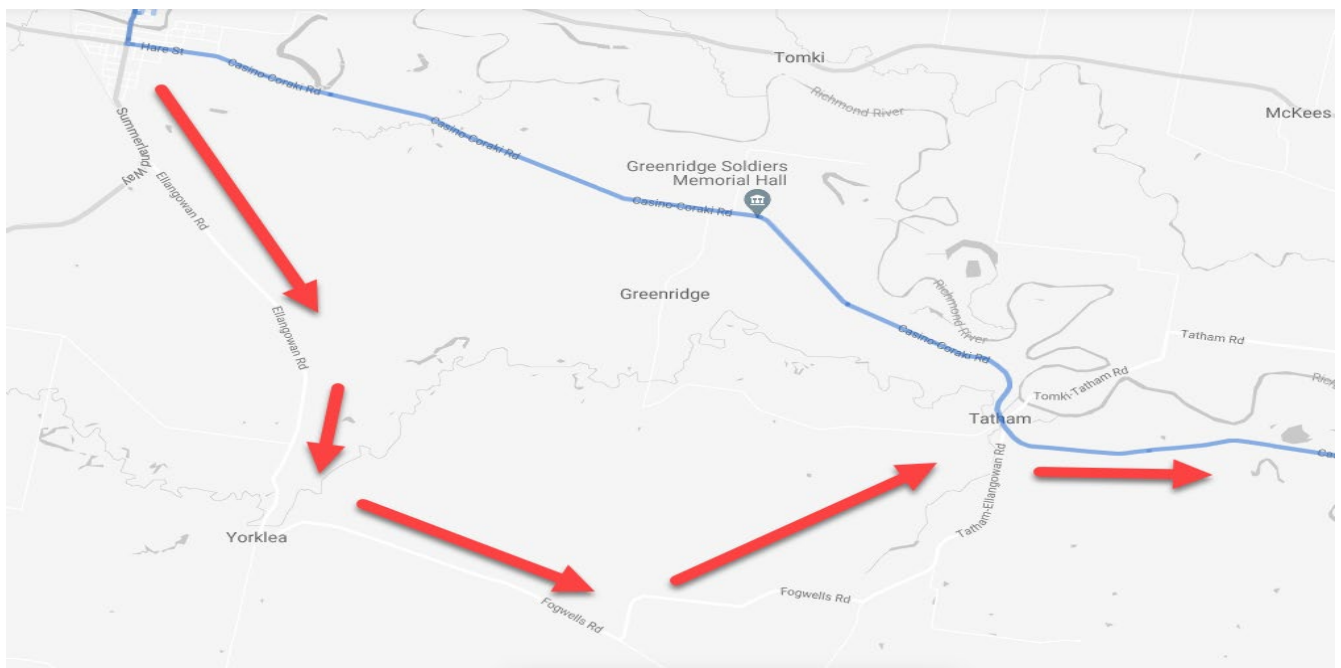

School Bus Service Changes due to Richmond Valley Council advice
Casino-Coraki Road at Tatham Bridges have implemented an immediate
5 Tonne Load Limit without School Bus Exemption permitted

Effective 13th March 2024

The following School Bus Services will be affected :

S342 (AM/PM42) -Tropical Fish Bus Service

PM School Bus Service will divert South along The Summerland Way (L) along Elangowan Rd (L) Fogwell Rd (L) Thatham-Ellangowan (R) back onto Casino Coraki for Coraki.

AM School Bus Service all students coming in from Coraki will still catch the Tropical Fish, but the bus will have to go via the diversion above in the reverse direction

S361 (AM/PM61) – Stegosaurus Bus Service

PM School Bus Service will take all kids including from PM42 Tropical Fish along Casino-Coraki Road to the Casino side of the twin bridges.

AM School Bus Service – All students on Casino Coraki Rd from the Tatham bridges will get on AM61 Stegosaurus from 8.10am.