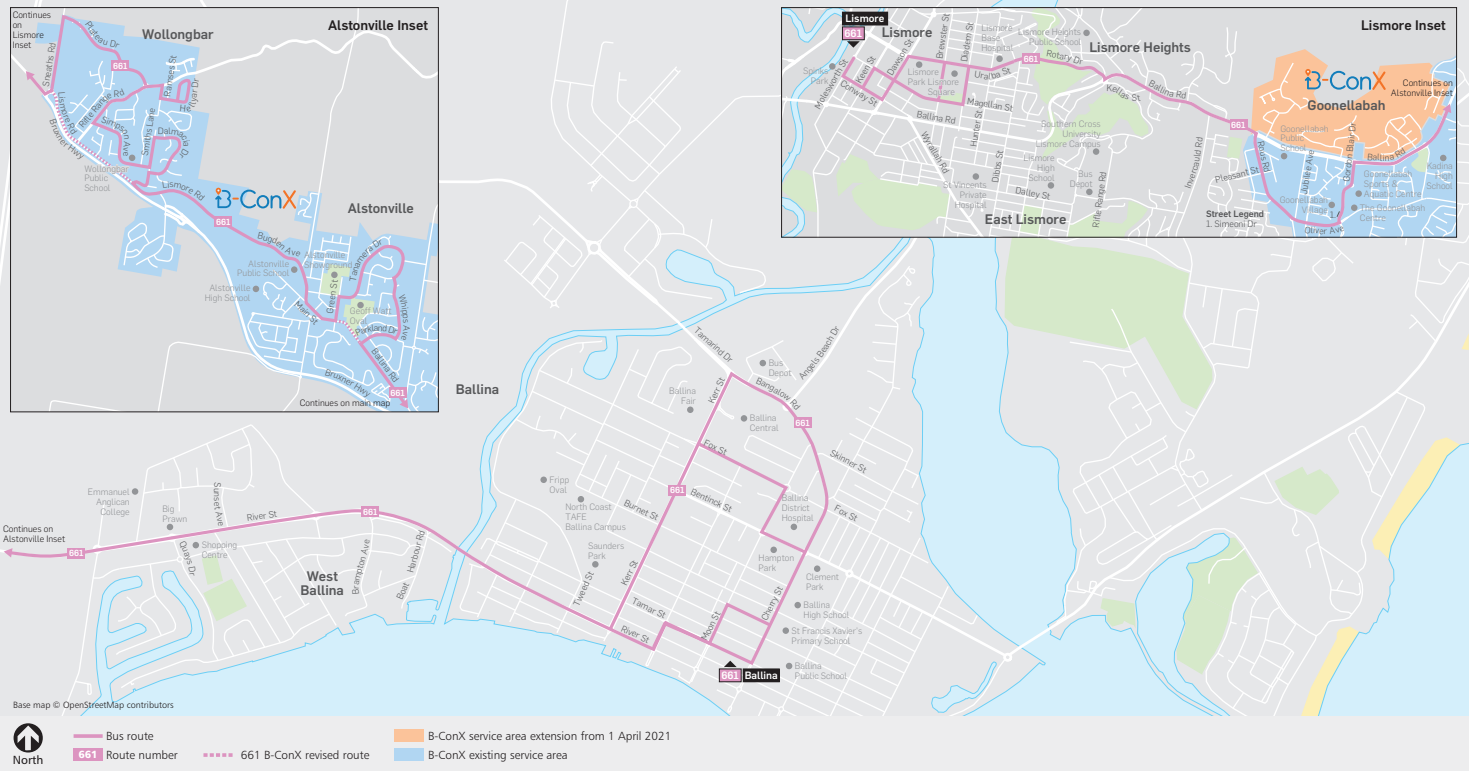

Explanations

- School day diversion.
- Pick up only.

Bus route map

For more information visit
www.ballinabuslines.com.au
or call (02) 6686 3666

Disclaimer: Information in this timetable is based on the latest details at the time of printing, and is subject to change without notice.

Includes accessible services
Effective from 6 July 2025
Version 2.0