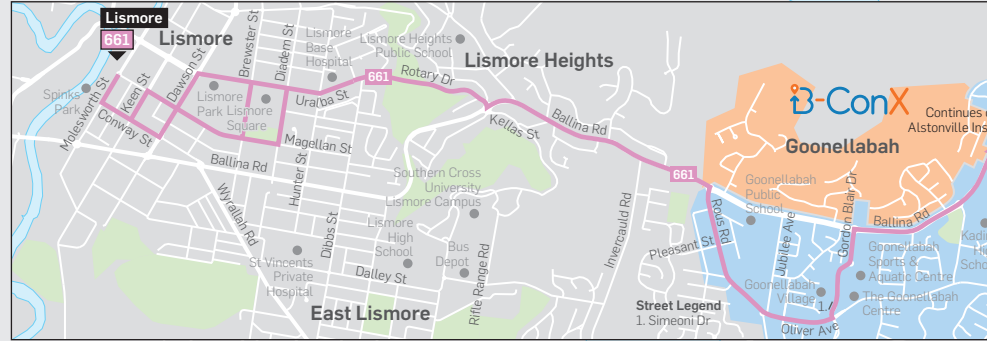

See other side for
Route 668, 669 &
bus route map →

	Monday to Friday 								Saturday 		
	am	am	am	am	pm	pm	pm	pm	am	pm	pm
Ballina Bus Interchange, Tamar St	7:20	9:40	11:20	11:50	1:30	2:10	4:13	5:30	8:45	12:40	2:30
Sunnybank Dr at Boatharbour Rd	7:24	9:44	11:24	11:54	1:34	2:14	4:17	5:34	8:49	12:44	2:34
Linderman St and Oakland Av	7:27	9:47	11:27	11:57	1:37	2:17	4:20	5:37	8:52	12:47	2:37
Westland Dr and Horizon Dr	7:32	9:52	11:32	12:02	1:42	2:22	4:25	5:42	8:57	12:52	2:42
Hibiscus Gardens Caravan Park, River St	7:34	9:54	11:34	12:04	1:44	2:24	4:27	5:44	8:59	12:54	2:44
Tweed St at Winton Lane	7:37	9:57	11:37	12:07	1:47	2:27	4:30	5:47	9:02	12:57	2:47
Canal Rd opp Fripp Oval	7:38	9:58	11:38	12:08	1:48	2:28	4:31	5:48	9:03	12:58	2:48
Ballina Fair Shopping Centre, Fox St	7:41	10:01	11:41	12:11	1:51	2:31	4:34	5:51	9:06	1:01	2:51
Kerr St opp Ballina Central	7:42	10:02	1:52	2:32	4:35	5:52	9:07	1:02	2:52
Ferngrove Dr after Tamarind Dr	7:46	10:06	1:56	2:36	4:39	5:56	9:11	1:06	2:56
Tamarind Dr at Southern Cross Dr	7:47	10:07	1:57	2:37	4:40	5:57	9:12	1:07	2:57
Ballina Central, Kerr St	7:49	10:09	1:59	2:39	4:42	...	9:14	1:09	2:59
Ballina Hospital, Bentinck St	7:52	10:12	11:43	12:14	2:02	2:42	4:45	...	9:16	...	3:02
Ballina Bus Interchange, Tamar St	7:54	10:14	11:45	12:16	2:04	2:44	4:47	...	9:20	*	3:25

Explanations

School day diversion.

* Hospital Stop along Cherry St

B Ballina bus network map

For more information visit
www.ballinabuslines.com.au
 or call (02) 6686 3666

Alstonville Inset

Lismore Inset

Bus Route Legend

- 661** BALLINA to LISMORE via Alstonville & Wollongbar
- 668** WEST BALLINA & BALLINA HOSPITAL
- 669** EAST BALLINA & CROWLEY VILLAGE

- Bus route
- 661 Route number
- 669 Route number
- B-ConX service area extension from 1 April 2021
- B-ConX existing service area
- - - 661 B-ConX revised route