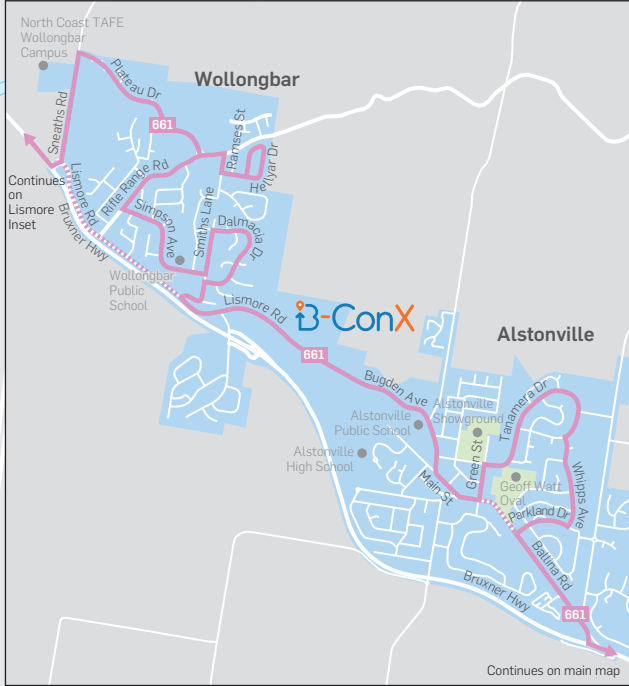

Ballina Bus Guide

Effective from 5 December 2025

Your comprehensive guide to bus services operating in Ballina linking:

- Ballina
- Alstonville
- Wollongbar
- Lismore
- West Ballina
- Ballina Hospital
- East Ballina
- Crowley Village

- Go to the route map in this timetable and find the two timing points your bus stop is located between.
- Then find these two timing points on the timetable.
- Your bus is scheduled to arrive between the times shown for these points. Please arrive at your bus stop before your bus is scheduled.

Explanations

School day diversion.

* Hospital Stop along Cherry St

B Ballina bus network map

For more information visit
www.ballinabuslines.com.au
 or call (02) 6686 3666

Alstonville Inset

Lismore Inset

Bus Route Legend

- 661** BALLINA to LISMORE via Alstonville & Wollongbar
- 668** WEST BALLINA & BALLINA HOSPITAL
- 669** EAST BALLINA & CROWLEY VILLAGE

- Bus route
- 661 Route number
- 669 Route number
- B-ConX service area extension from 1 April 2021
- B-ConX existing service area
- - - 661 B-ConX revised route