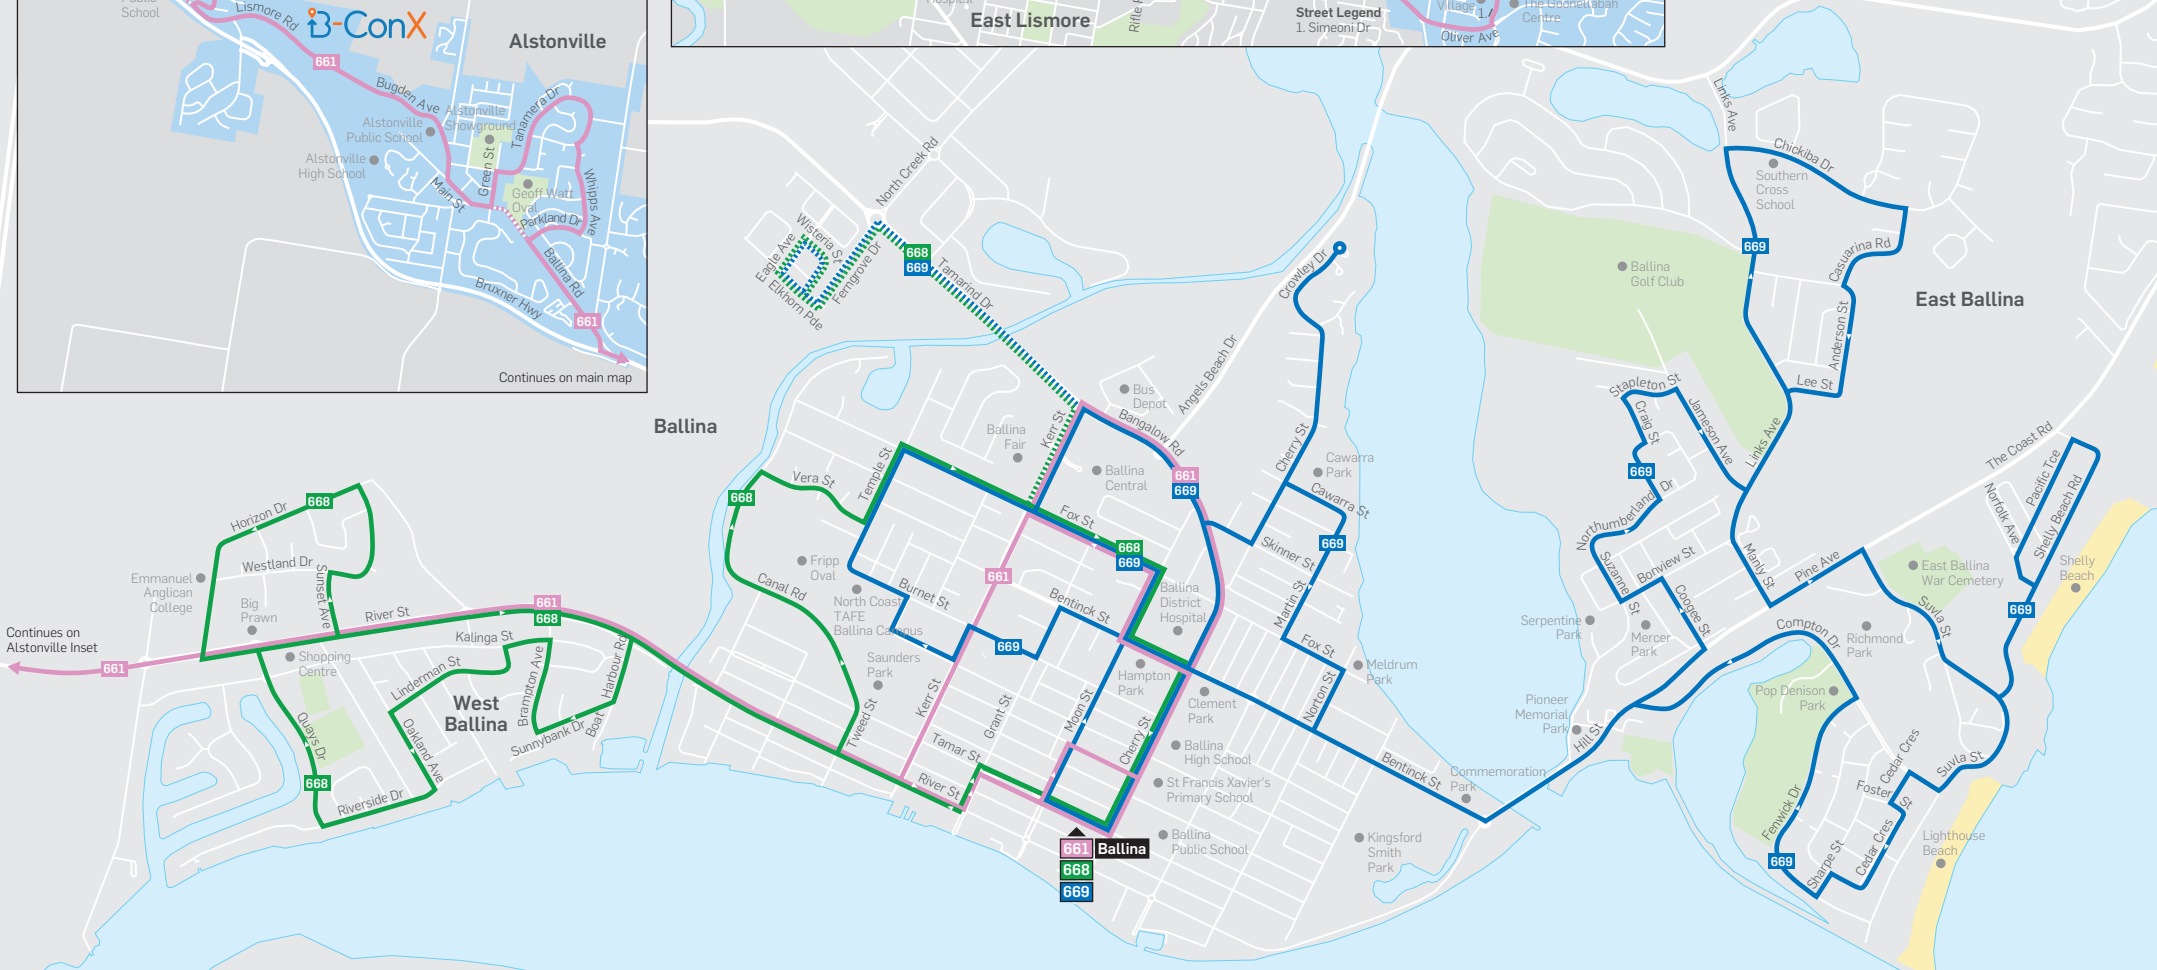

- Bus route
- 661 Route number
- 669 Route number
- B-ConX service area extension from 1 April 2021
- B-ConX existing service area
- - - 661 B-ConX revised route