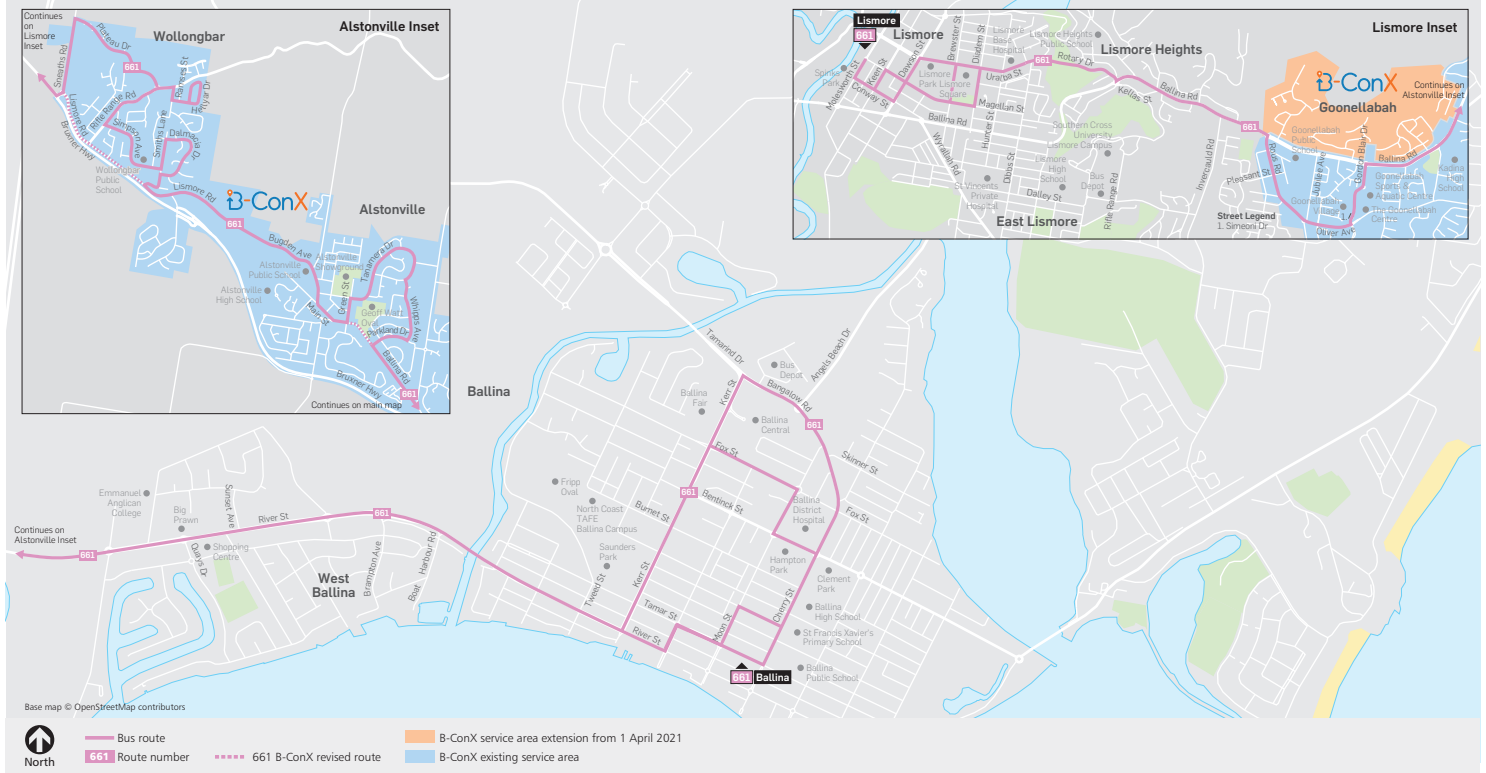

Explanations

School day diversion.

* Hospital Stop along Cherry St

Bus route map

For more information visit
www.ballinabuslines.com.au
 or call (02) 6686 3666

Disclaimer: Information in this timetable is based on the latest details at the time of printing, and is subject to change without notice.