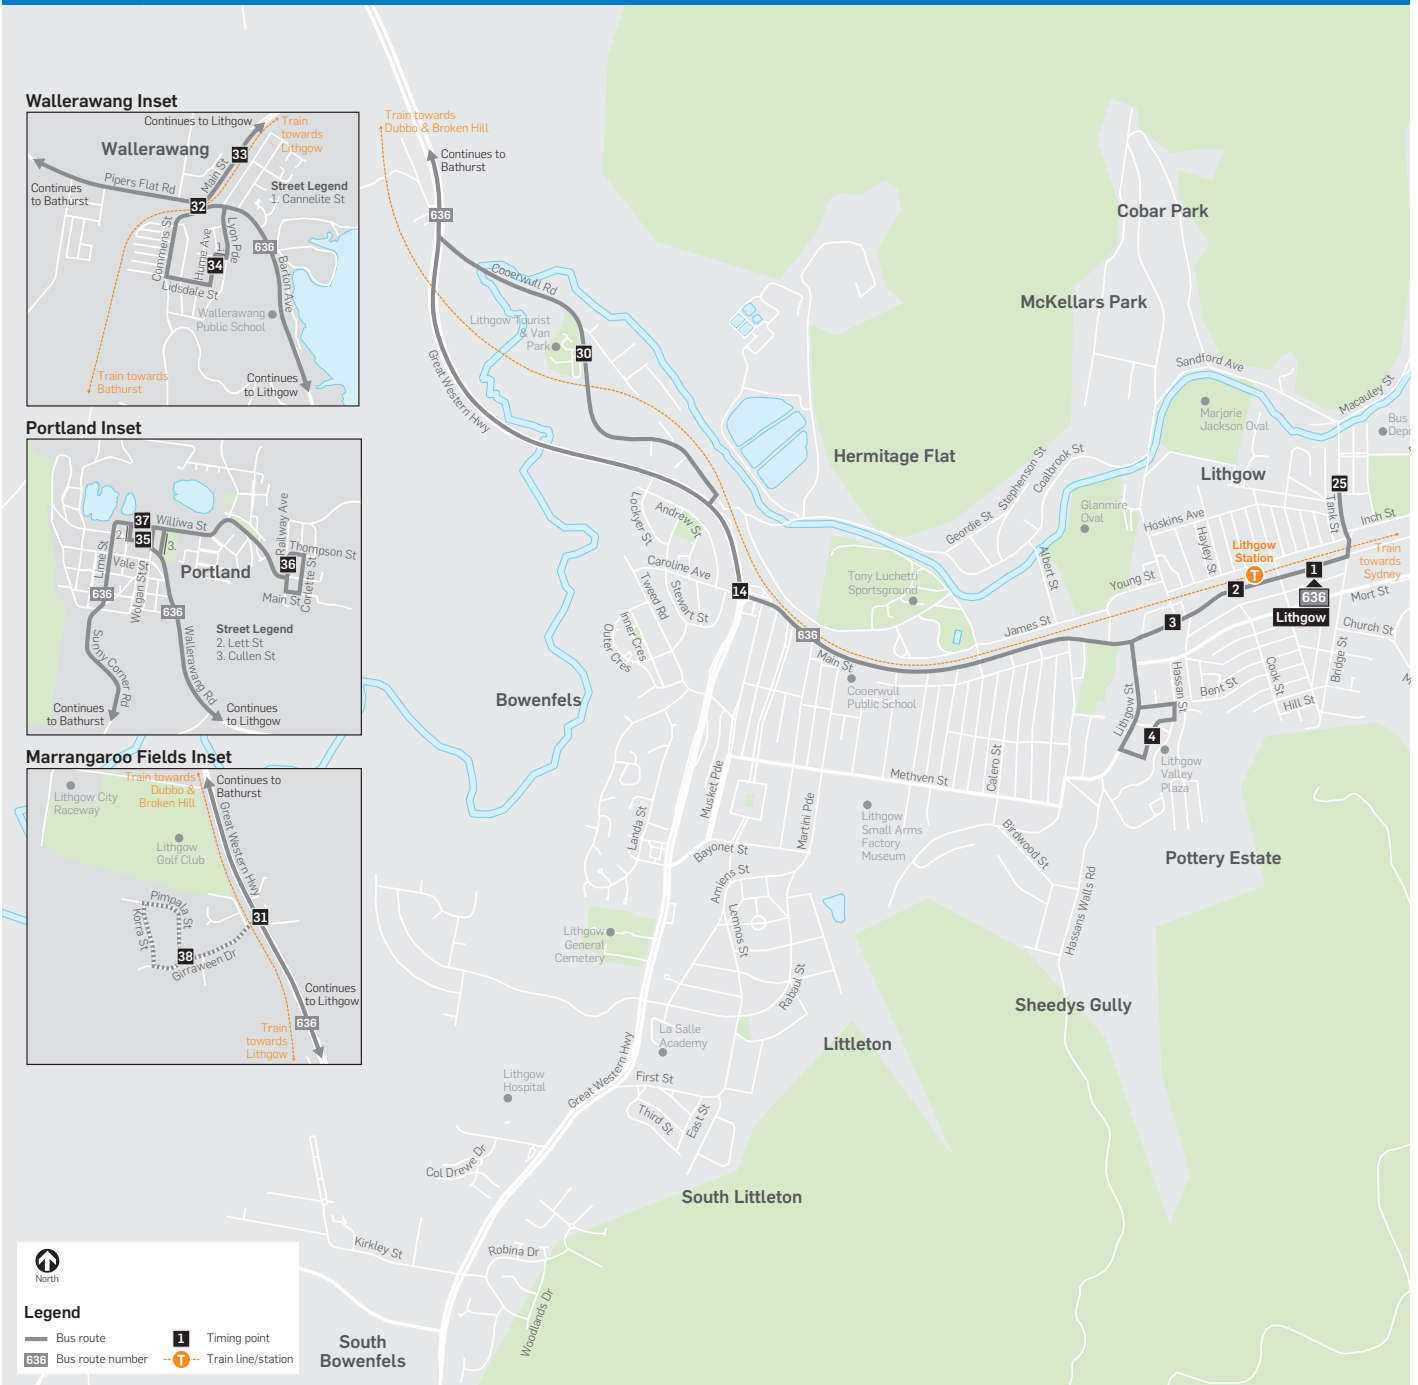

LITHGOW to BATHURST via Wallerawang- Portland- Meadow Flat- Mt Lambie- Yetholme (& return)

Bus Route Map

For more information visit
www.lithgowbuslines.com.au
or call (02) 6352 3888

Disclaimer: Information in this
timetable is based on the latest
details at the time of printing, and is
subject to change without notice.

Includes accessible services
Effective 9 February 2026
Version 4