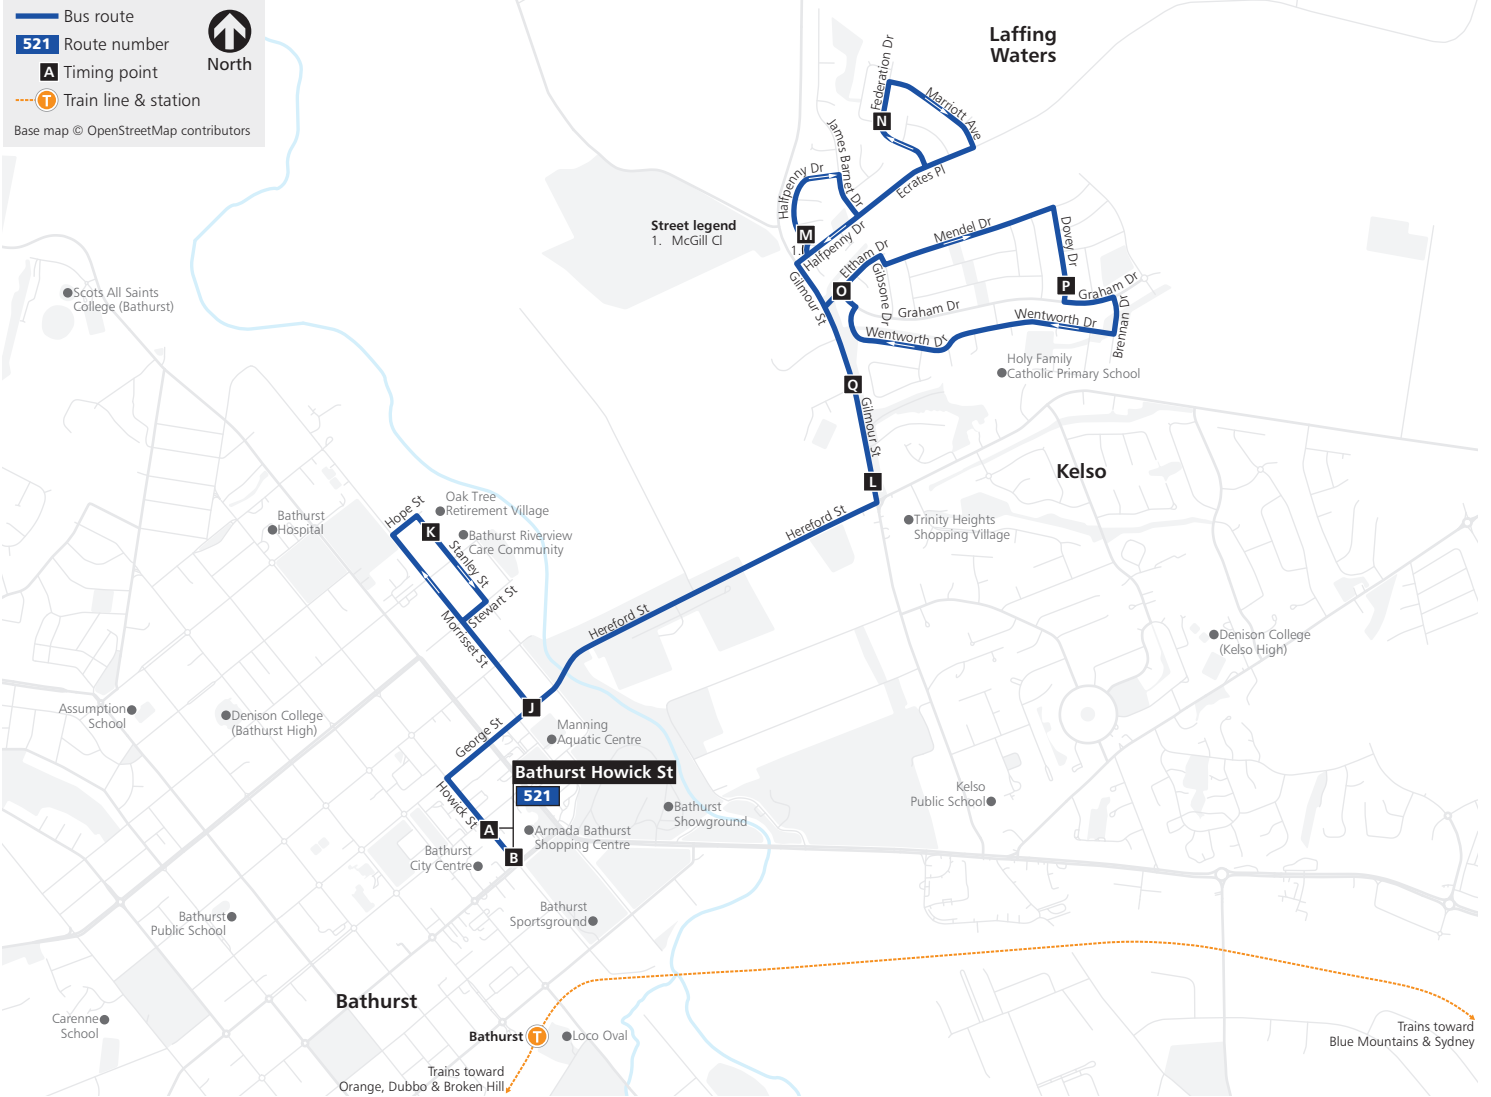

BATHURST to LAFFING WATERS Via Oak Tree (& return)

		Monday to Friday							
map ref.		am	am	am	pm	pm	pm	pm	
A	Bathurst City – Howick St Stand A	7.15	8.25	10.15	12.15	2.15	4.15	5.15	6.15
J	George Street before Morrisset Street	7.20	8.30	10.20	12.20	2.20	4.20	5.20	6.20
K	Oak Tree Retirement Village- Stanley Street	10.22	12.22	2.22	4.22	5.22	6.22
L	Gilmour Street after Hereford Street	7.25	8.35	10.27	12.27	2.27	4.27	5.27	6.27
M	McGill Close and Halfpenny Drive	7.27	8.37	10.29	12.29	2.29	4.29	5.29	6.29
N	Federation Drive after Colonial Circuit	6.32
O	Eltham Drive Opp St Patricks	6.35

		Saturday			
map ref.		am	am	pm	pm
		9.55	11.55	1.55	3.55
		10.00	12.00	2.00	4.00
		10.02	12.02	2.02	4.02
		10.07	12.07	2.07	4.07
		10.09	12.09	2.09	4.09
	
	

		Monday to Friday							
map ref.		am	am	am	pm	pm	pm	pm	
M	Laffing Waters- McGill Close and Halfpenny Drive	7.30	8.38	9.30	10.30	12.30	2.30	4.30	5.30
N	Federation Drive after Colonial Circuit	7.33	8.41	9.33	10.33	12.33	2.33	4.33	5.33
O	Eltham Drive after Gilmour Street	7.36	8.44	9.36	10.36	12.36	2.36	4.36	5.36
P	Dovey Drive before Graham Drive	7.39	8.47	9.39	10.39	12.39	2.39	4.39	5.39
Q	Gilmour Street opposite Paddys Hotel	7.42	8.50	9.42	10.42	12.42	2.42	4.42	5.42
L	Gilmour Street before Marsden Lane	X7.44	8.52	9.44	10.44	12.44	2.44	4.44	5.44
J	George Street past Stanley Street	X7.47	8.55	9.47	10.47	12.47	2.47	4.47	5.47
K	Oak Tree Retirement Village- Stanley Street	9.50	10.50	12.50	2.50
B	Bathurst City – Howick St Stand B	X7.52	9.02	9.57	10.56	12.57	2.57	4.54	5.54

Explanations

X Pick up passengers for Bathurst from Route 529.

Bus route map

- Bus route
- 521** Route number
- A** Timing point
- Train line & station

Base map © OpenStreetMap contributors

For more information visit
www.bathurstbuslines.com.au
 or call (02) 6331 2744