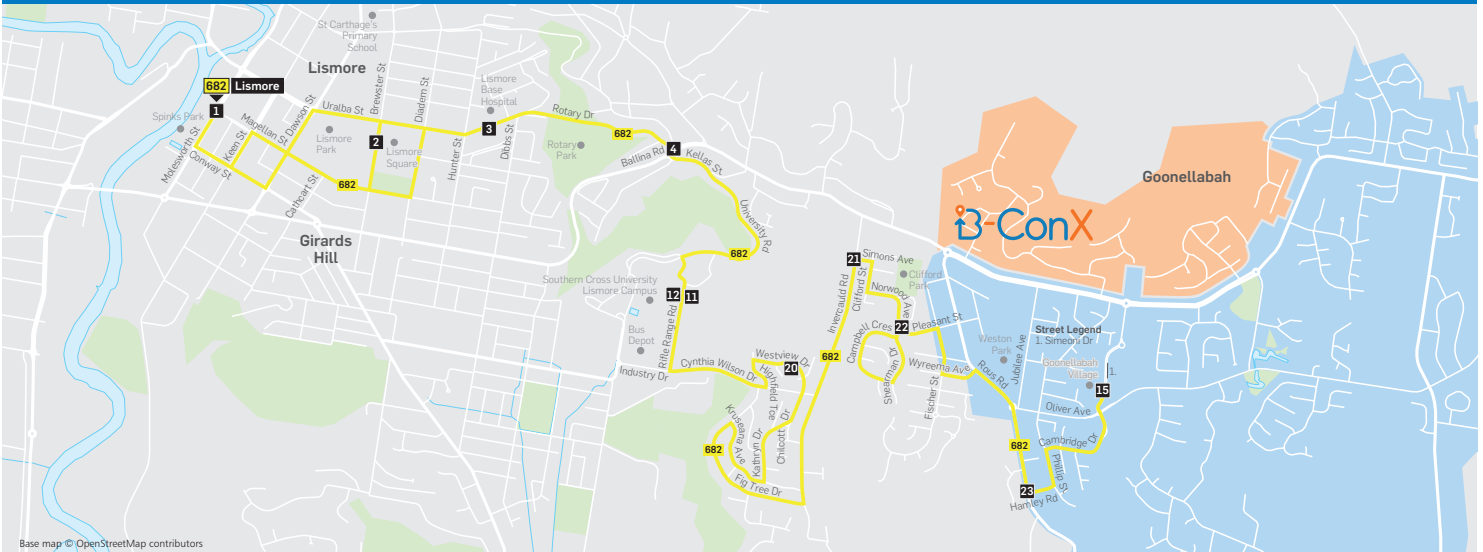

Bus route map

Base map © OpenStreetMap contributors
North
Bus route
Timing point
B-ConX service area extension from 1 April 2021
B-ConX existing service area
682 Route number