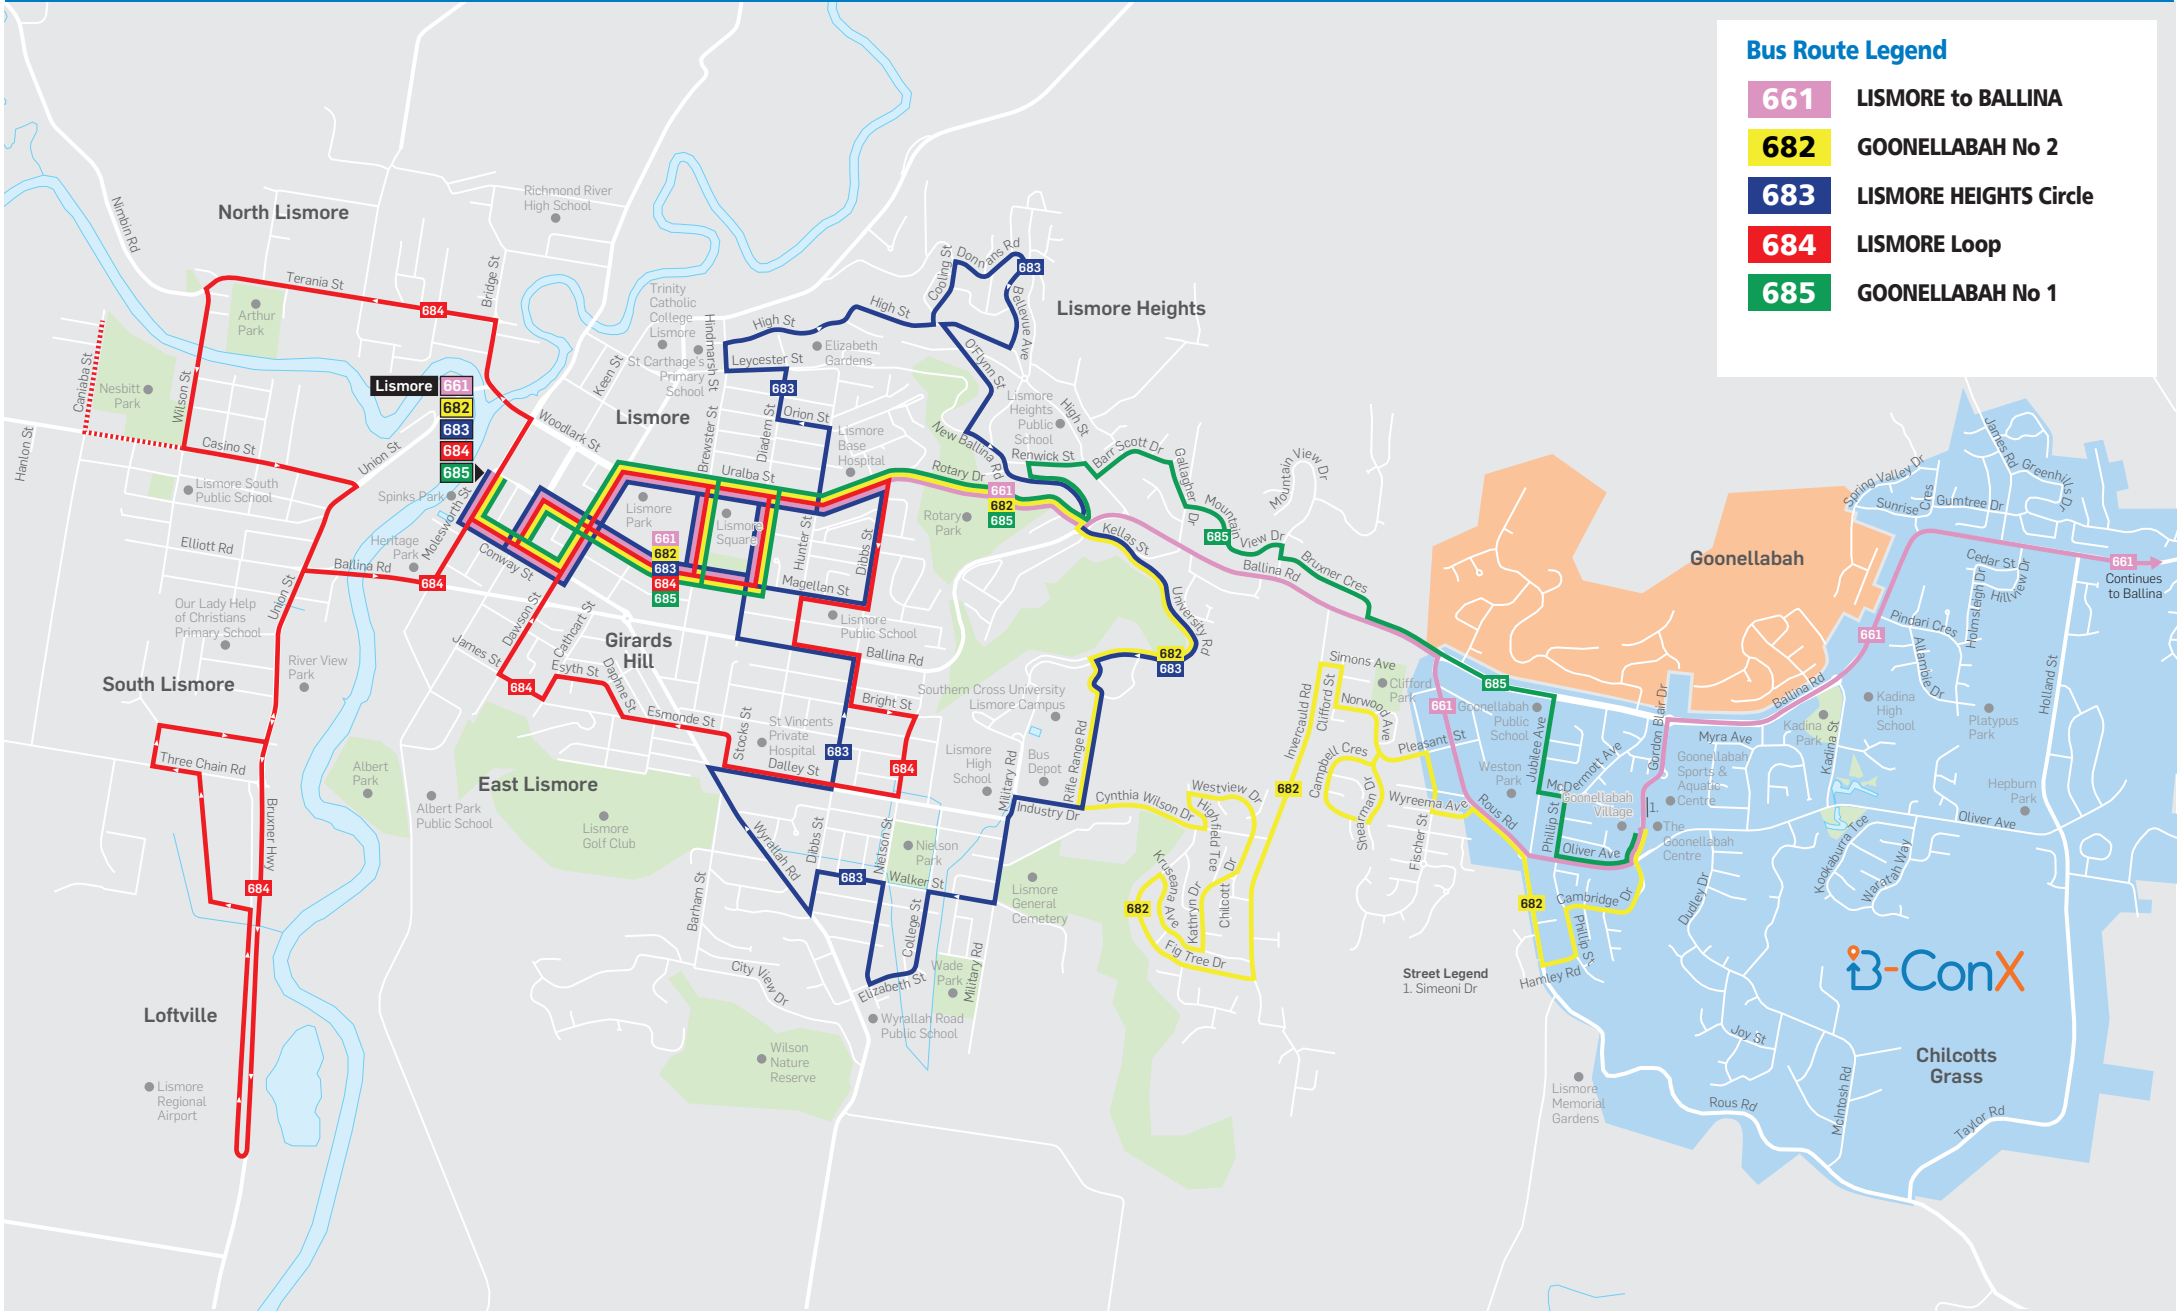

	Saturday											
	am	am	am	am	am	pm	pm	pm	pm	pm	pm	pm
Lismore Transit Centre- Spinks Park	...	8.38	9.38	10.38	11.38	12.38	1.38	2.38	3.38	4.38	5.48	
Lismore Square- Brewster Street	...	8.43	9.43	10.43	11.43	12.43	1.43	2.43	3.43	4.43	5.53	
Lismore Base Hospital- Uralba St	...	8.46	9.46	10.46	11.46	12.46	1.46	2.46	3.46	4.46	5.56	
Ballina Rd/Dibbs Street	...	8.49	9.49	10.49	11.49	12.49	1.49	2.49	3.49	4.49	5.59	
Southern Cross Uni- Neilson St	...	8.50	9.50	10.50	11.50	12.50	1.50	2.50	3.50	4.50	6.00	
Stocks St/Dalley St	...	8.53	9.53	10.53	11.53	12.53	1.53	2.53	3.53	4.53	6.03	
Daphne St/Esyth St	...	8.55	9.55	10.55	11.55	12.55	1.55	2.55	3.55	4.55	6.05	
Lismore Square- Brewster Street	...	8.59	9.59	10.59	11.59	12.59	1.59	2.59	3.59	4.59	6.09	
Spinks Park- Terminus	8.06	9.06	10.06	11.06	12.06	1.06	2.06	3.06	4.06	5.06	6.12	
Bridge St/Terania St	8.09	9.09	10.09	11.09	12.09	1.09	2.09	3.09	4.09	5.09	...	
Wilson St/Casino St	8.12	9.12	10.12	11.12	12.12	1.12	2.12	3.12	4.12	5.12	...	
[Casino St (west) Diversion]	
Lismore Railway Str- Union St	8.16	9.16	10.16	11.16	12.16	1.16	2.16	3.16	4.16	5.16	...	
Lismore Lake	8.21	9.21	10.21	11.21	12.21	1.21	2.21	3.21	4.21	5.21	...	
Lismore Transit Centre- Spinks Park	8.26	9.26	10.26	11.26	12.26	1.26	2.26	3.26	4.26	5.26	...	

	Saturday																			
	am	am	am	am	am	am	am	pm	pm	pm	pm	pm	pm							
Lismore Transit Centre- Spinks Park	...	8.30	...	9.30	...	10.30	...	11.30	...	12.30	...	1.30	...	2.30	...	3.30	...	4.30	...	5.30
Lismore Square- Brewster Street	...	8.35	...	9.35	...	10.35	...	11.35	...	12.35	...	1.35	...	2.35	...	3.35	...	4.35	...	5.35
Lismore Base Hospital- Uralba St</																				

Bus route
 682 Route number

B-ConX service area extension from 1 April 2021
 B-ConX existing service area

Disclaimer: Information in this timetable is based on the latest details at the time of printing, and is subject to change without notice.