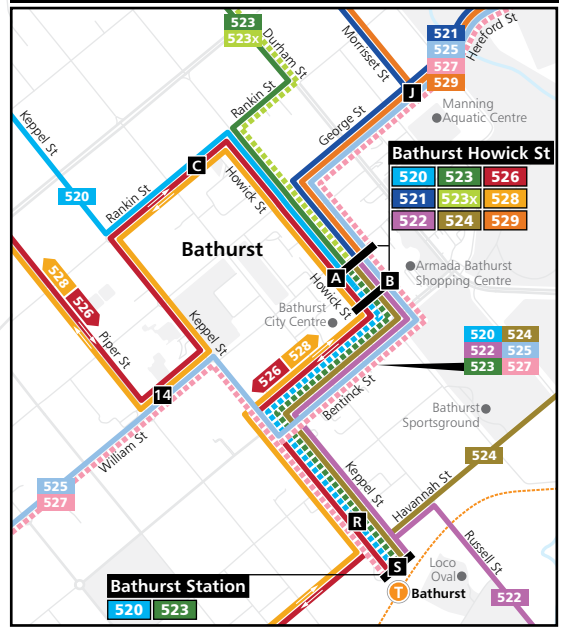

Saturday													
map ref	am	am	am	am	am	pm	pm	pm	pm	pm	pm	pm	
S	BATHURST RAILWAY STATION	6.58	
A	Bathurst City- Acropole- Howick St Stand A	7.28	8.28	9.28	10.28	11.28	12.28	1.28	2.28	3.28	4.28	5.28	7.02
W	Opposite Bathurst Hospital- Howick Street	7.34	8.34	9.34	10.34	11.34	12.34	1.34	2.34	3.34	4.34	5.34	7.08
X	Osborne Ave before Green Street	7.39	8.39	9.39	10.39	11.39	12.39	1.39	2.39	3.39	4.39	5.39	7.13
Y	Freeman Park- Freeman Circuit before Cobb Ave at Park	7.43	8.43	9.43	10.43	11.43	12.43	1.43	2.43	3.43	4.43	5.43	7.17
Z	Farmgate Drive before Country Way	7.47	8.47	9.47	10.47	11.47	12.47	1.47	2.47	3.47	4.47	5.47	7.21
1	EGLINTON- Logan Street after Rankens Bridge Road	7.50	8.50	9.50	10.50	11.50	12.50	1.50	2.50	3.50	4.50	5.50	7.24

B Bathurst bus network map

For more information visit
www.bathurstbuslines.com.au
 or call (02) 6331 2744

Bus Route Legend

- 520** BATHURST to WINDRADAYNE & WEST POINT SHOPS
- 521** BATHURST to LAFFING WATERS Via Oak Tree
- 522** BATHURST to GORMANS HILL
- 523** BATHURST to EGLINTON via Llanarth
- 523x** EGLINTON EXPRESS
- 524** BATHURST to RAGLAN
- 525** TAFE- CSU- BATHURST to KELSO COMMUNITY CENTRE
- 526** SOUTH BATHURST- WEST BATHURST TOWN LOOP - CLOCKWISE
- 527** CSU via CBD to RAGLAN
- 528** WEST BATHURST- SOUTH BATHURST TOWN LOOP - ANTICLOCKWISE
- 529** BATHURST to KELSO via Oak Tree, Sunbright & Wheatfield Estates

Bathurst inset

How to use this timetable

- Go to the route map in this timetable and find the two timing points your bus stop is located between.
- Then find these two timing points on the timetable.
- Your bus is scheduled to arrive between the times shown for these points. Please arrive at your bus stop before your bus is scheduled.