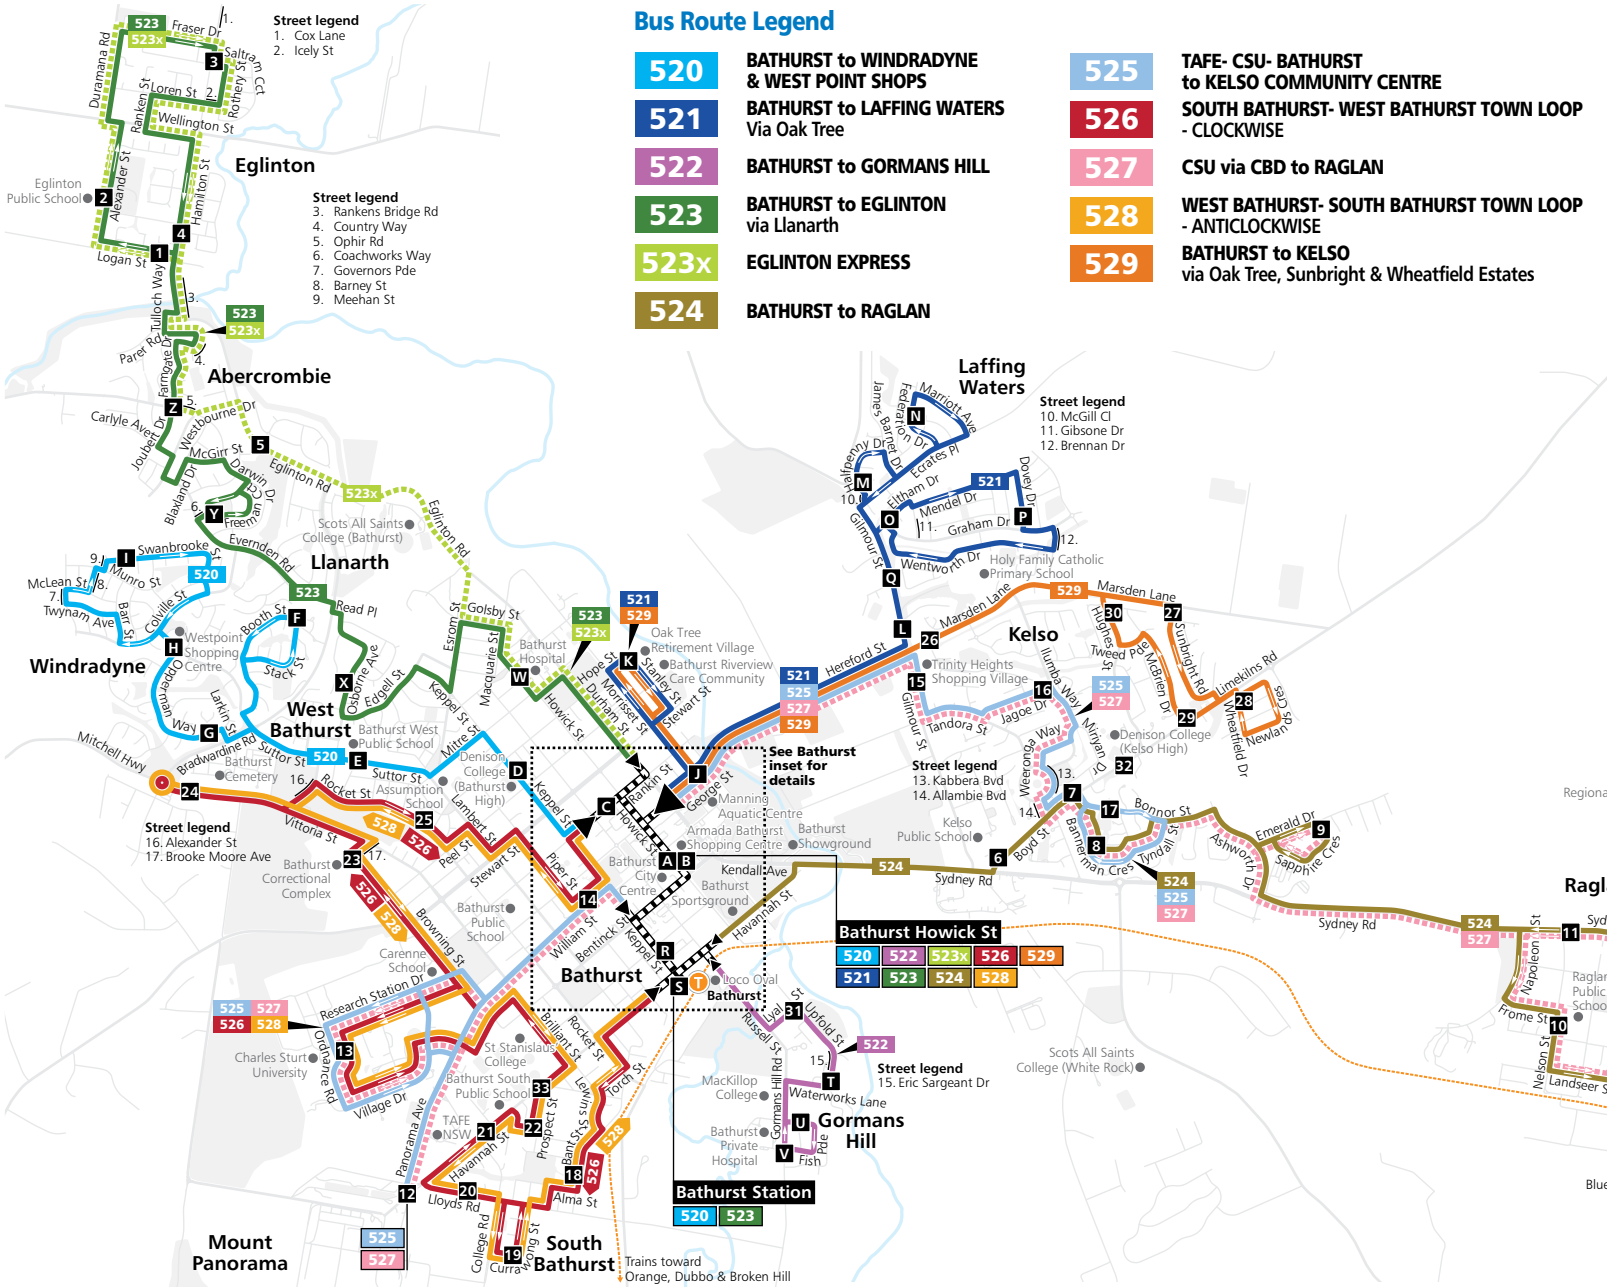

B Bathurst bus network map

For more information visit
www.bathurstbuslines.com.au
or call (02) 6331 2744

Bus Route Legend

- **520** BATHURST to WINDRADAYNE & WEST POINT SHOPS
- **521** BATHURST to LAFFING WATERS Via Oak Tree
- **522** BATHURST to GORMANS HILL
- **523** BATHURST to EGLINTON via Llanarth
- **523x** EGLINTON EXPRESS
- **524** BATHURST to RAGLAN
- **525** TAFE- CSU- BATHURST to KELSO COMMUNITY CENTRE
- **526** SOUTH BATHURST- WEST BATHURST TOWN LOOP - CLOCKWISE
- **527** CSU via CBD to RAGLAN
- **528** WEST BATHURST- SOUTH BATHURST TOWN LOOP - ANTICLOCKWISE
- **529** BATHURST to KELSO via Oak Tree, Sunbright & Wheatfield Estates