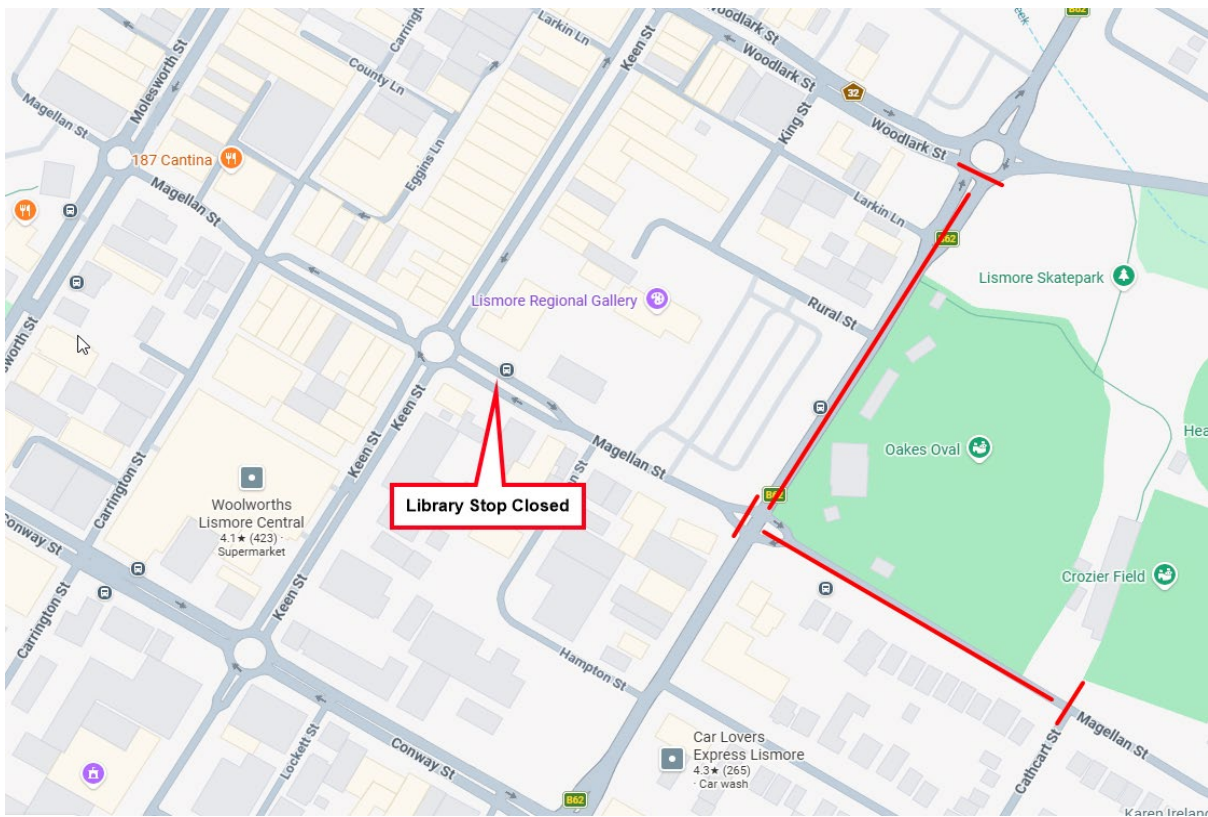

Bus Service

ADJUSTMENT

Contact our office or visit our website for further information

(02) 6686 3666

www.buslinesgroup.com.au/ballina