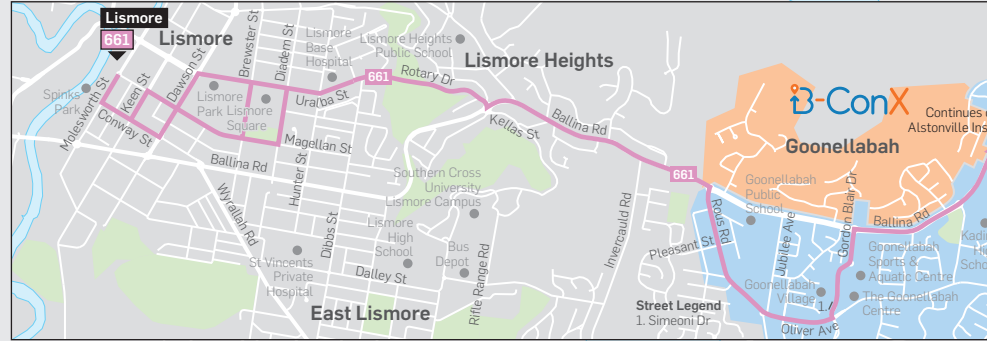

See other side for
Route 668, 669 &
bus route map →

	Monday to Friday 								Saturday 		
	am	am	am	am	pm	pm	pm	pm	am	pm	pm
Ballina Bus Interchange, Tamar St	7:20	9:40	11:20	11:50	1:30	2:10	4:13	5:30	8:45	12:40	2:30
Sunnybank Dr at Boatharbour Rd	7:24	9:44	11:24	11:54	1:34	2:14	4:17	5:34	8:49	12:44	2:34
Linderman St and Oakland Av	7:27	9:47	11:27	11:57	1:37	2:17	4:20	5:37	8:52	12:47	2:37
Westland Dr and Horizon Dr	7:32	9:52	11:32	12:02	1:42	2:22	4:25	5:42	8:57	12:52	2:42
Hibiscus Gardens Caravan Park, River St	7:34	9:54	11:34	12:04	1:44	2:24	4:27	5:44	8:59	12:54	2:44
Tweed St at Winton Lane	7:37	9:57	11:37	12:07	1:47	2:27	4:30	5:47	9:02	12:57	2:47
Canal Rd opp Fripp Oval	7:38	9:58	11:38	12:08	1:48	2:28	4:31	5:48	9:03	12:58	2:48
Ballina Fair Shopping Centre, Fox St	7:41	10:01	11:41	12:11	1:51	2:31	4:34	5:51	9:06	1:01	2:51
Kerr St opp Ballina Central	7:42	10:02	1:52	2:32	4:35	5:52	9:07	1:02	2:52
Ferngrove Dr after Tamarind Dr	7:46	10:06	1:56	2:36	4:39	5:56	9:11	1:06	2:56
Tamarind Dr at Southern Cross Dr	7:47	10:07	1:57	2:37	4:40	5:57	9:12	1:07	2:57
Ballina Central, Kerr St	7:49	10:09	1:59	2:39	4:42	...	9:14	1:09	2:59
Ballina Hospital, Bentinck St	7:52	10:12	11:43	12:14	2:02	2:42	4:45	...	9:16	...	3:02
Ballina Bus Interchange, Tamar St	7:54	10:14	11:45	12:16	2:04	2:44	4:47	...	9:20	*	3:25

Explanations

School day diversion.

* Hospital Stop along Cherry St

B Ballina bus network map

For more information visit
www.ballinabuslines.com.au
 or call (02) 6686 3666

Alstonville Inset

Lismore Inset

Bus Route Legend

- 661** BALLINA to LISMORE via Alstonville & Wollongbar
- 668** WEST BALLINA & BALLINA HOSPITAL
- 669** EAST BALLINA & CROWLEY VILLAGE

- Bus route
- 661 Route number
- 669 Route number
- 661 B-ConX revised route
- B-ConX service area extension from 1 April 2021
- B-ConX existing service area