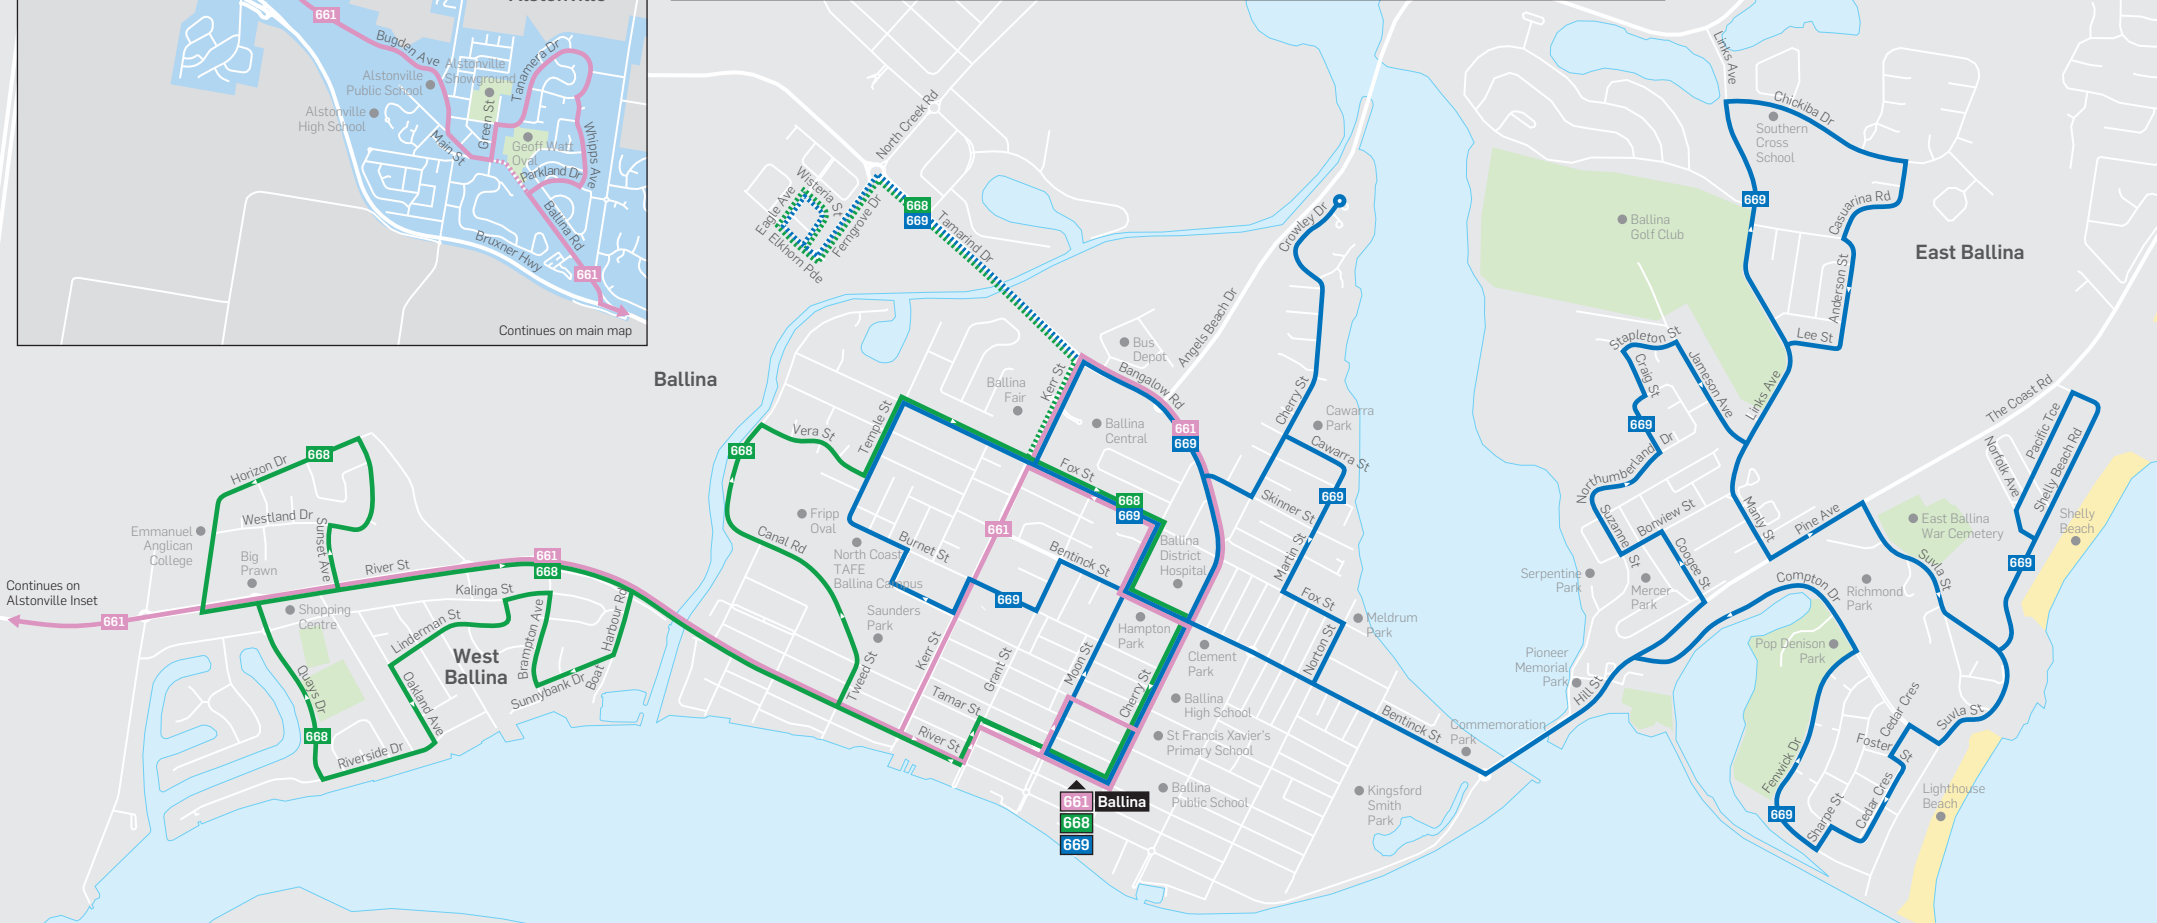

Explanations

School day diversion.

* Hospital Stop along Cherry St

B Ballina bus network map

For more information visit
www.ballinabuslines.com.au
 or call (02) 6686 3666

Alstonville Inset

Lismore Inset

Bus Route Legend

- 661** BALLINA to LISMORE via Alstonville & Wollongbar
- 668** WEST BALLINA & BALLINA HOSPITAL
- 669** EAST BALLINA & CROWLEY VILLAGE

- Bus route
- 661 Route number
- 669 Route number
- 661 B-ConX revised route
- B-ConX service area extension from 1 April 2021
- B-ConX existing service area