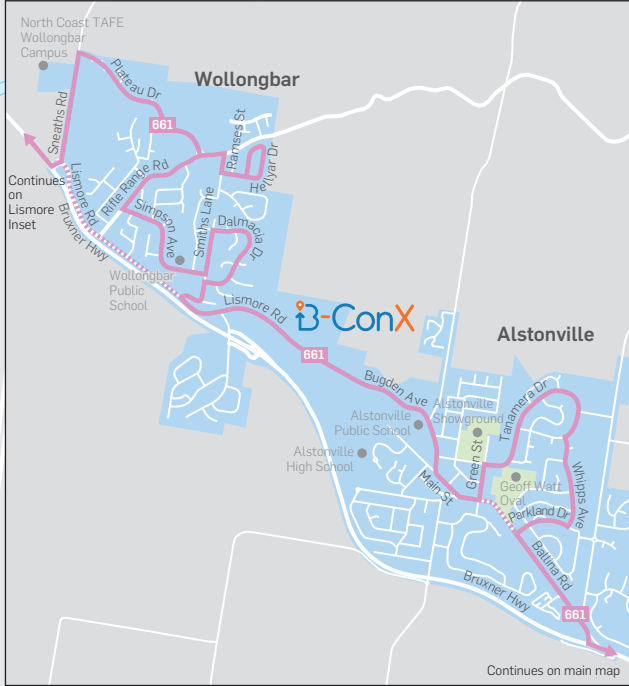

Ballina Bus Guide

Effective from 19 June 2026

Your comprehensive guide to bus services operating in Ballina linking:

- Ballina
- Alstonville
- Wollongbar
- Lismore
- West Ballina
- Ballina Hospital
- East Ballina
- Crowley Village

- Go to the route map in this timetable and find the two timing points your bus stop is located between.
- Then find these two timing points on the timetable.
- Your bus is scheduled to arrive between the times shown for these points. Please arrive at your bus stop before your bus is scheduled.

Explanations

School day diversion.

* Hospital Stop along Cherry St

B Ballina bus network map

For more information visit
www.ballinabuslines.com.au
 or call (02) 6686 3666

Alstonville Inset

Lismore Inset

Bus Route Legend

- 661** BALLINA to LISMORE via Alstonville & Wollongbar
- 668** WEST BALLINA & BALLINA HOSPITAL
- 669** EAST BALLINA & CROWLEY VILLAGE

- Bus route
- 661 Route number
- 669 Route number
- 661 B-ConX revised route
- B-ConX service area extension from 1 April 2021
- B-ConX existing service area