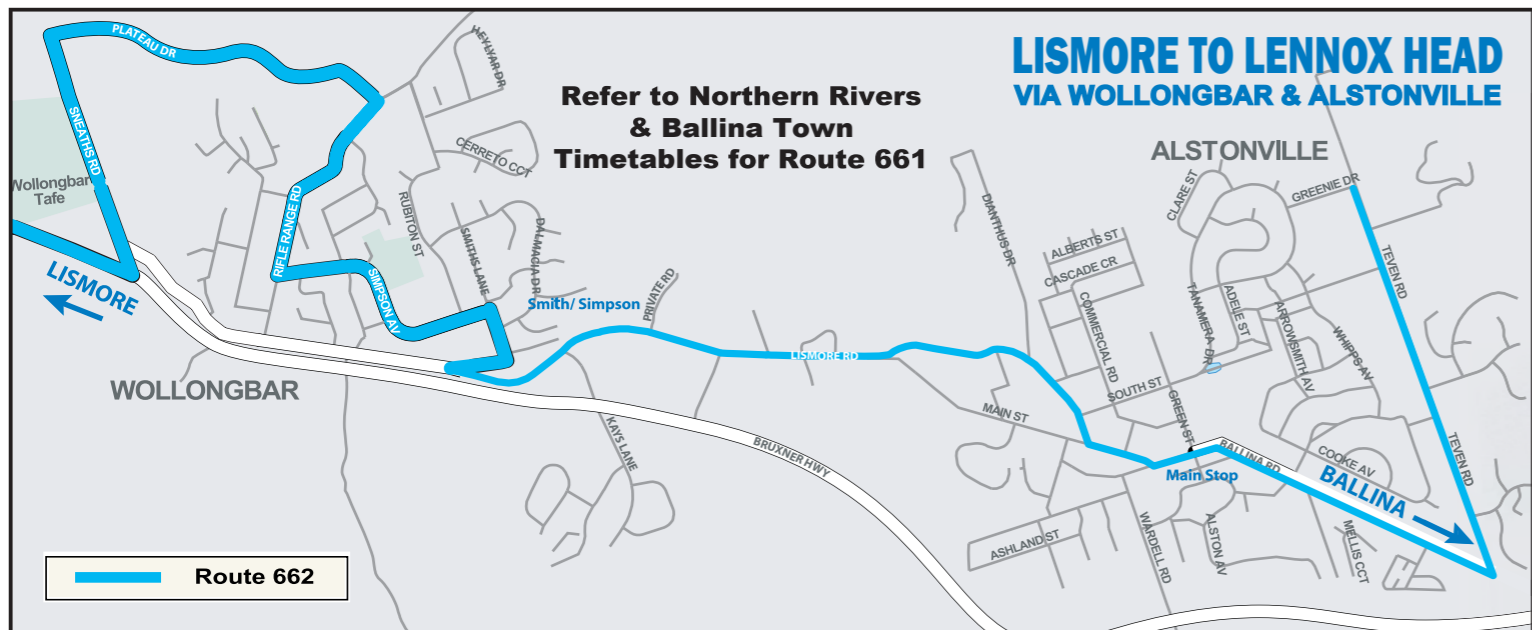

Discount and Concession Fares, Children/ NSW Pensioners/Unemployed Card/ Students - 50%. Concession card must be shown on boarding. Refer to website or our buses for list of approved concession card holders.

RED ticket (Regional Excursion Daily) available for holders of a Pensioner, Seniors or NSW War Widower Card. All day travel available for \$2.50. RED tickets are available from the driver.

**COUNTRY ROUTES TIMETABLE**

Effective from 16 June 2026

- 610 Lismore-Byron Bay & Return
- 635 Lismore-Mullumbimby via Eureka-Federal-Goonengerry & Return
- 650 Lismore-Nimbin & Return
- 660 Evans Head-Ballina & Return
- 662 Lennox Head-Lismore & Return
- 670/675 Kyogle-Casino-Lismore & Return
- 676 Tenterfield-Lismore & Return
- 690 Evans Head-Lismore & Return
- 695 Grafton-Lismore & Return