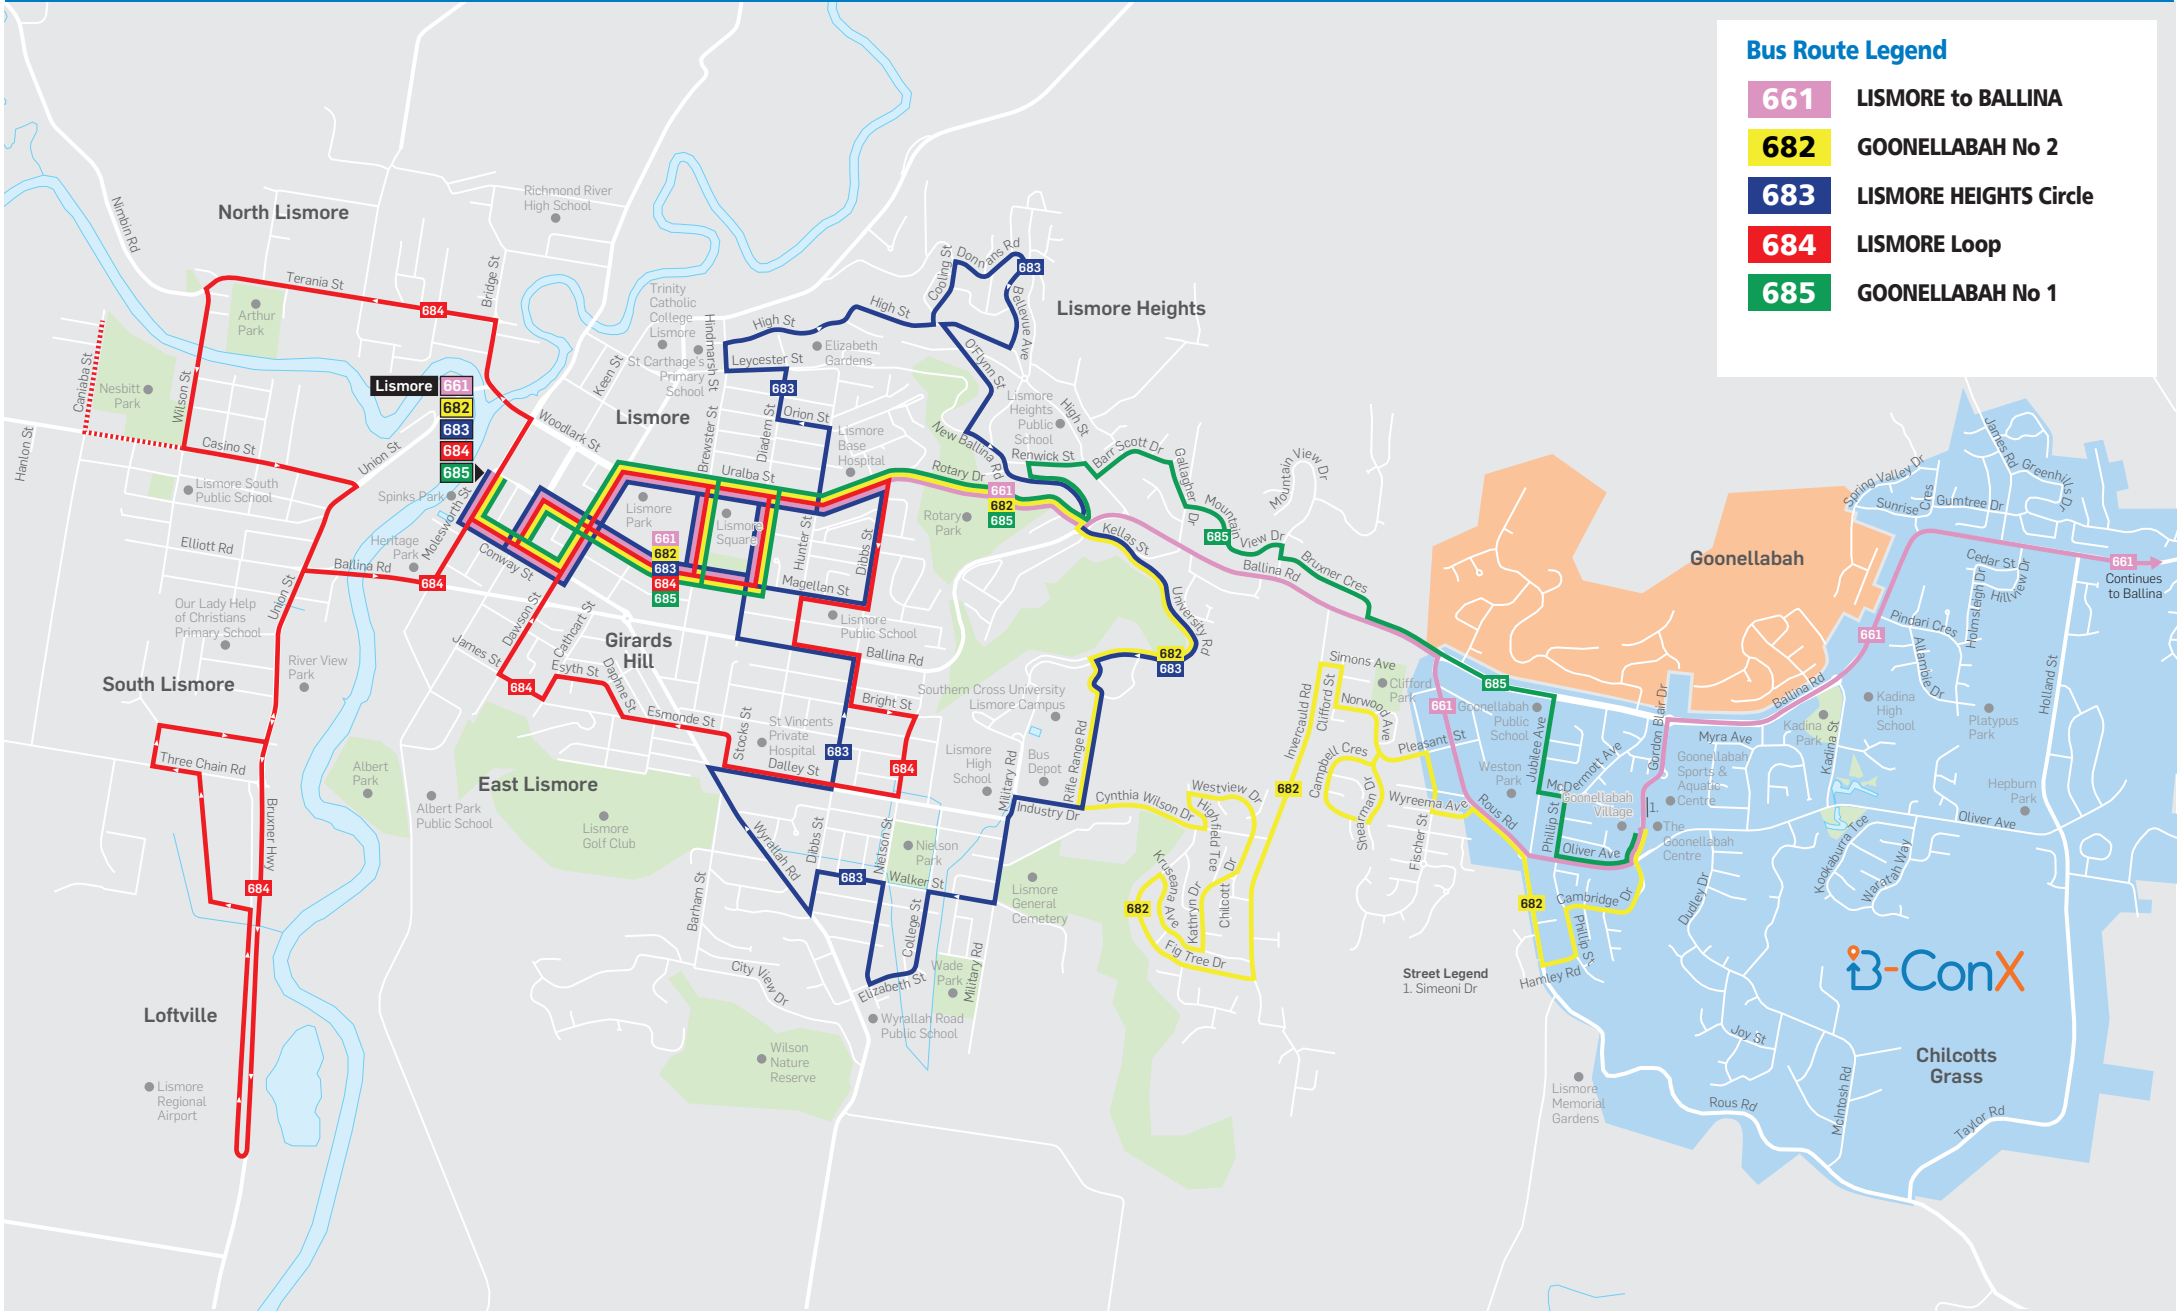

	Saturday											
	am	am	am	am	am	pm	pm	pm	pm	pm	pm	pm
Lismore Transit Centre- Spinks Park	...	8.38	9.38	10.38	11.38	12.38	1.38	2.38	3.38	4.38	5.48	
Lismore Square- Brewster Street	...	8.43	9.43	10.43	11.43	12.43	1.43	2.43	3.43	4.43	5.53	
Lismore Base Hospital- Uralba St	...	8.46	9.46	10.46	11.46	12.46	1.46	2.46	3.46	4.46	5.56	
Ballina Rd/Dibbs Street	...	8.49	9.49	10.49	11.49	12.49	1.49	2.49	3.49	4.49	5.59	
Southern Cross Uni- Neilson St	...	8.50	9.50	10.50	11.50	12.50	1.50	2.50	3.50	4.50	6.00	
Stocks St/Dalley St	...	8.53	9.53	10.53	11.53	12.53	1.53	2.53	3.53	4.53	6.03	
Daphne St/Esyth St	...	8.55	9.55	10.55	11.55	12.55	1.55	2.55	3.55	4.55	6.05	
Lismore Square- Brewster Street	...	8.59	9.59	10.59	11.59	12.59	1.59	2.59	3.59	4.59	6.09	
Spinks Park- Terminus	8.06	9.06	10.06	11.06	12.06	1.06	2.06	3.06	4.06	5.06	6.12	
Bridge St/Terania St	8.09	9.09	10.09	11.09	12.09	1.09	2.09	3.09	4.09	5.09	...	
Wilson St/Casino St	8.12	9.12	10.12	11.12	12.12	1.12	2.12	3.12	4.12	5.12	...	
[Casino St (west) Diversion]	
Lismore Railway Str- Union St	8.16	9.16	10.16	11.16	12.16	1.16	2.16	3.16	4.16	5.16	...	
Lismore Lake	8.21	9.21	10.21	11.21	12.21	1.21	2.21	3.21	4.21	5.21	...	
Lismore Transit Centre- Spinks Park	8.26	9.26	10.26	11.26	12.26	1.26	2.26	3.26	4.26	5.26	...	

	Saturday																			
	am	am	am	am	am	am	am	pm	pm	pm	pm	pm	pm							
Lismore Transit Centre- Spinks Park	...	8.30	...	9.30	...	10.30	...	11.30	...	12.30	...	1.30	...	2.30	...	3.30	...	4.30	...	5.30
Lismore Square- Brewster Street	...	8.35	...	9.35	...	10.35	...	11.35	...	12.35	...	1.35	...	2.35	...	3.35	...	4.35	...	5.35
Lismore Base Hospital- Uralba St</																				

— Bus route
682 Route number

B-ConX service area extension from 1 April 2021
 B-ConX existing service area

Disclaimer: Information in this timetable is based on the latest details at the time of printing, and is subject to change without notice.